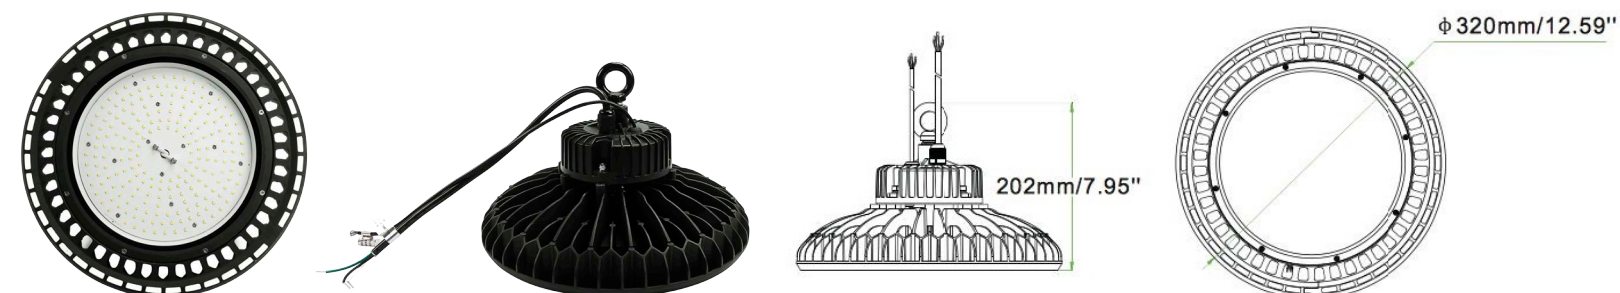

## FEATURES

- System Light Efficacy 130 LPW
- Easy Installation & Maintenance
- IP65 Rated
- Five Years Warranty
- UL Listed for Damp Locations

**50% ENERGY EFFICIENCY & LONG LIFE**  
60% MORE ENERGY EFFICIENT THAN STANDARD HID LAMPS  
TYPICAL PAYBACK OF 1 - 3 YEARS

SKU#	Kelvin	Lumens	Wattage	Voltage	DLC?	Mounting	Life Hours	Warranty
LEDF-CB2100AWWD02	5000	12,580	100	120-277	No	RING	35,000	5 years

## FEATURES

- Easy Installation & Maintenance
- System Light Efficacy 130 LPW

### PHYSICAL

Shipping Dimensions (12.59 x 12.59 x 7.95 in)  
Weight 10.14 lbs  
Ring Mounting  
Fixture Material Die-Cast Aluminum