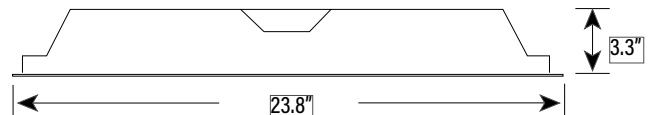

•MOUNTING

- Recessed ceiling mount or exposed T-grid ceiling

APPLICATION

Office, retail, commercial buildings and work areas.

PRODUCT DETAILS

ELECTRICAL	
Wattage	42W
Voltage	120-277V
Power Factor	0.9
Total Harmonic Distortion (THD)	10
LIGHTING PERFORMANCE	
Lumens	4536
Lumens Per Watt (Lm/W)	108
Color Temperature (CCT)	4000K
Color Rendering (CRI)	80
Beam Angle	100°
Light Distribution	Type VS
Dimmable Lighting Control	<i>Dimmable</i> 0-10V, Range 10% - 100%
ENVIRONMENT	
Operating Temperature	-20°C ~ 50°C
Suitable Location	DAMP
Ingress Protection Rating	IP40
LIFESPAN	
Average Life (Hours)	50,000
Warranty (Years)	3
CERTIFICATIONS	

COMPONENTS	
LED Light Source	N/A
Driver	Simon SI50-I1000
CONSTRUCTION	
Housing	24 Gauge C.R.S.
Base / Power Supply	Hard Wired
Finish	White
PACKAGING	
Master Carton	1pc / 811768026160
Country of Origin	China
HS Tariff	9405.40.8200
DIMENSIONS	
Dimensions (Inches)	47.6"(L) x 23.8"(W) x 3.3"(H)