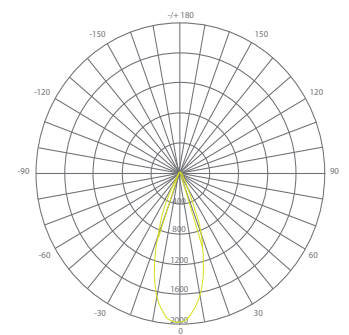

Product Photometric Data