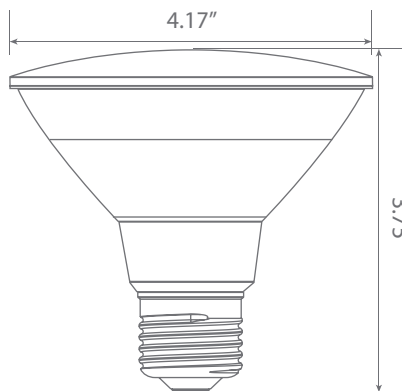

Product Dimensions