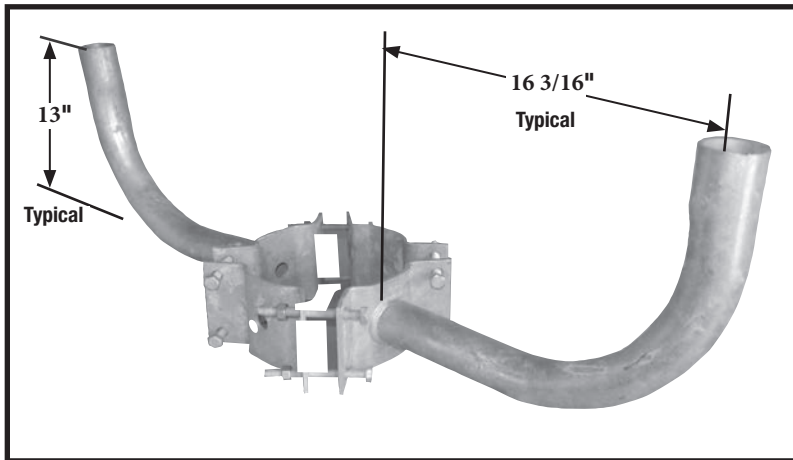

Wrap Around Bracket - Two Arm

Wood Pole Mounting

• All brackets shipped complete with hardware

Finish :

Dark Bronze = DB
Black = BLK
White = WH
Grey = GRY
Natural Aluminum = NA
Hot Dip Galvanized = G
No Finish = Y

Steel

Catalog Number	Pole Diameter	Pipe Size	Wt/LBS.
◆ W2-Y-7-10	7"-10"	2 3/8"	28
◆ W2-Y-10-13	10"-13"	2 3/8"	28

◆ Indicates stock item (in limited quantity).

Assembly Instructions

This bracket is designed to attach to the side of round poles with the diameter of 10 inches (minimum) to 13 inches (maximum). There is no need to drill or make any modifications to the pole. Simply insert the bolt through the two brackets and fasten the nut. Mounting hardware is included.