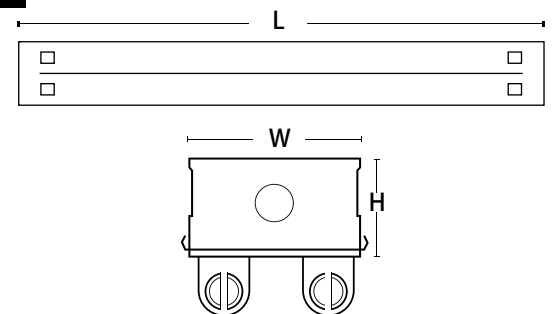

- Use 30% less energy than a traditional fluorescent fixture
- Die formed of 24 gauge galvanized steel, and rigidly fabricated
- All steel surfaces are painted after fabrication with high gloss baked white matte powder paint
- LED ready with non-shunted sockets
- Designed for pendant or chain mounting, adjustable cable

SPECIFICATIONS

Item Number	TCP-10402	TCP-10403	TCP-10404	TCP-10405
TCP Model	88LT800043	88LT800044	88LT800045	88LT800046
Input Line Voltage	AC120/277V	AC120/277V	AC120/277V	AC120/277V
Input Line Frequency (Hz)	50/60Hz	50/60Hz	50/60Hz	50/60Hz
Lamp Type	T8 TypeB Bypass	T8 TypeB Bypass	T8 TypeB Bypass	T8 TypeB Bypass
Number of Lamps	1	2	2	4
Length	4feet	4feet	4feet	8feet
Operation	Single Ended	Single Ended	Double Ended	Single Ended
Housing	24Gauge C.R.S	24Gauge C.R.S	24Gauge C.R.S	24Gauge C.R.S
Base/Power Supply	Hard Wired	Hard Wired	Hard Wired	Hard Wired
Operating Temp. (fixture only)	-20°C ~50°C	-20°C ~50°C	-20°C ~50°C	-20°C ~50°C
Ingress Protection Rating	IP40	IP40	IP40	IP40
Warranty	5 year	5 year	5 year	5 year
Ratings	UL/cUL	UL/cUL	UL/cUL	UL/cUL

DIMENSIONS

Item Number	L (inches)	W (inches)	H (inches)
TCP-10402 88LT00043	48.4	2.9	1.9
TCP-10403 88LT00044	48.4	4.4	2.1
TCP-10404 88LT00045	48.4	4.4	2.1
TCP-10405 88LT00046	96.8	4.4	2.1

NOTICE

- UL certified tubes should be used.