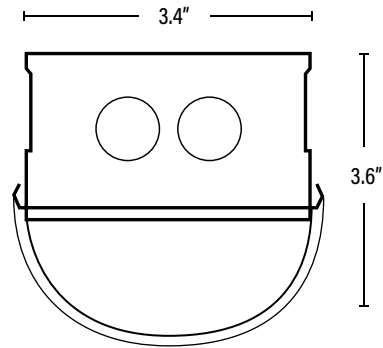

CONSTRUCTION

Housing	24 Gauge Steel
Base / Power Supply	Hard Wired
Finish	White Baked Enamel

QUALIFICATIONS

Published lumens on LED products are approximate and may vary slightly.

Item#: **PLT-20135**
LED 48" DESIGNER STRIP

DIMENSIONS (Inches)

Length	48"
Width/Diameter	3.4"
Height	3.6"
Weight (Lbs)	6.3

Line drawings may not be to scale and are for general reference only.

PACKAGING

		UPC	DIMENSIONS (LxWxH)	GROSS WEIGHT (Lbs)
Master Carton	6	10811768027256	46.6" x 11.7" x 8.4"	37.9
Individual Box	1	811768027259	--	--
Country of Origin	China			
HS Tariff	9405.40.6000			