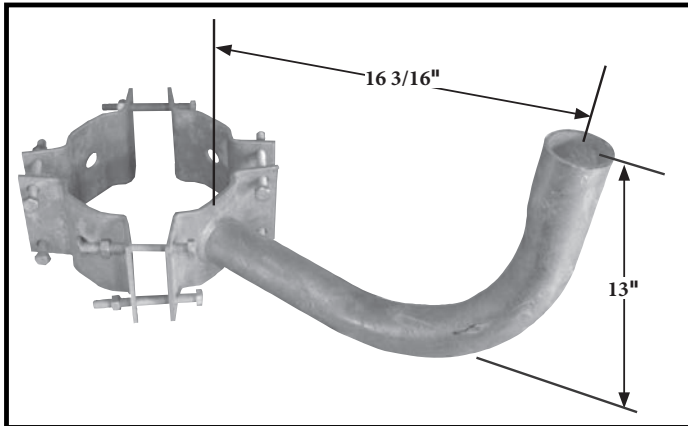

Wrap Around Bracket - One Arm

Wood Pole Mounting

• All brackets shipped complete with hardware

Finish :

Dark Bronze = DB
 Black = BLK
 White = WH
 Grey = GRY
 Natural Aluminum = NA
 Hot Dip Galvanized = G
 No Finish

Steel

Catalog Number	Pole Diameter	Pipe Size	Wt./LBS.
◆ W1-Y-7-10	7"-10"	2 3/8"	21
◆ W1-Y-10-13	10"-13"	2 3/8"	21