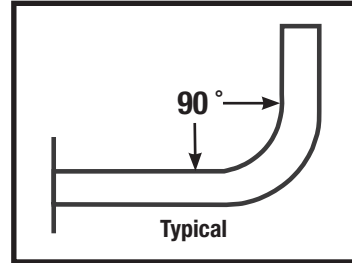

Wrap Around Bracket - One Arm

Wood Pole Mounting

• All brackets shipped complete with hardware

Finish :

Dark Bronze = DB
 Black = BLK
 White = WH
 Grey = GRY
 Natural Aluminum = NA
 Hot Dip Galvanized = G
 No Finish

Steel

Catalog Number	Pole Diameter	Pipe Size	Wt./LBS.
◆ W1-Y-7-10	7"-10"	2 3/8"	21
◆ W1-Y-10-13	10"-13"	2 3/8"	21