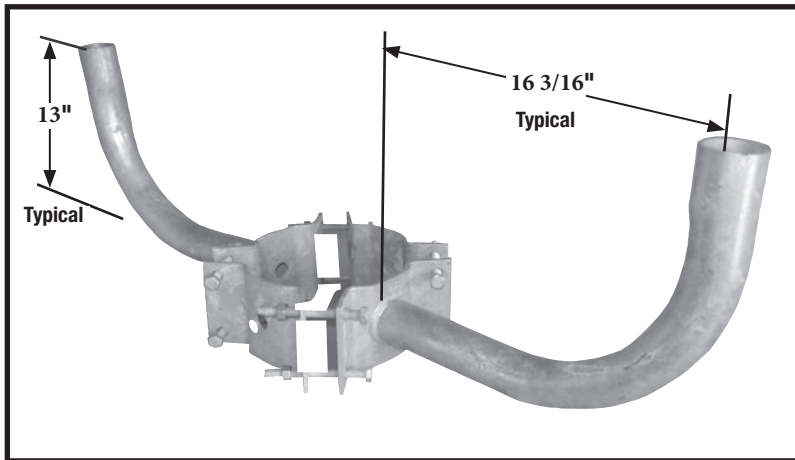

Wrap Around Bracket - Two Arm

Wood Pole Mounting

• All brackets shipped complete with hardware

Finish :

Dark Bronze = DB
 Black = BLK
 White = WH
 Grey = GRY
 Natural Aluminum = NA
 Hot Dip Galvanized = G
 No Finish = Y

Steel

Catalog Number	Pole Diameter	Pipe Size	Wt/LBS.
◆ W2-Y-7-10	7"-10"	2 3/8"	28
◆ W2-Y-10-13	10"-13"	2 3/8"	28

◆ Indicates stock item (in limited quantity).