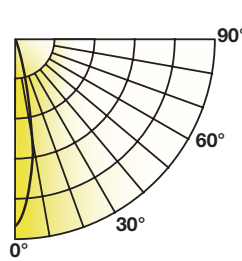

Degree	Candela
0	2800
5	2454
15	853
25	248
35	88
45	29