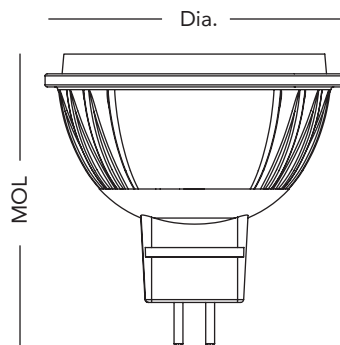

## FEATURES

- ENERGY STAR certified
- JA8 compliant
- Title 20 compliant
- 75W halogen replacement
- Exceptional color rendering CRI 92
- Richer reds and natural skin tones (R9 53, R13 93)
- Tight LED binning for consistent CCT across all lamps
- Compact size 1:1 halogen form factor
- Spot / Narrow Flood / Flood beam angles
- Suitable for use in totally enclosed fixtures
- Suitable for use in damp locations
- Operating temperature: -4°F / -20°C to +95°F / +35°C
- Rated Lifetime (L70): 25,000hrs
- 3 years limited warranty

## SPECIFICATIONS

Product	Model	CCT	Wattage	Lumens	Efficacy (LPW)	Input Voltage	Beam Angle	Dim.*	CBCP (cd)	CRI	Cert.
98481	7MR16DIM/927SP15	2700K	7	580	83	12V	SP 15°	Yes	5850	92	ES / JA8 / T20
98482	7.5MR16DIM/927NF25	2700K	7.5	580	77	12V	NF 25°	Yes	2800	92	ES / JA8 / T20
98483	7.5MR16DIM/927FL35	2700K	7.5	580	77	12V	FL 35°	Yes	1600	92	ES / JA8 / T20
98484	7MR16DIM/930SP15	3000K	7	580	83	12V	SP 15°	Yes	5850	92	ES / JA8 / T20
<b>98485</b>	<b>7.5MR16DIM/930NF25</b>	<b>3000K</b>	<b>7.5</b>	<b>580</b>	<b>77</b>	<b>12V</b>	<b>NF 25°</b>	<b>Yes</b>	<b>2800</b>	<b>92</b>	<b>ES / JA8 / T20</b>
98486	7.5MR16DIM/930FL35	3000K	7.5	580	77	12V	FL 35°	Yes	1600	92	ES / JA8 / T20

## DIMENSION & WEIGHT

Base	GU5.3
MOL	1.89"(48mm)
Dia.	1.97"(50mm)
Weight	0.11lb / 50g

Diameter	Footcandles
1.9	178
3.8	44
5.7	20
7.6	11
9.5	7

Degree	Candela
0	5850
5	3252
15	439
25	142
35	43
45	15

Degree	Candela
0	2800
5	2454
15	853
25	248
35	88
45	29

Degree	Candela
0	1600
5	1573
15	790
25	179
35	48
45	18