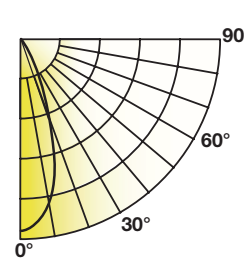

Degree	Candela
0	1600
5	1573
15	790
25	179
35	48
45	18