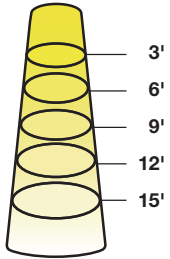

MR16 7.5W DIM.

ILLUMINANCE & CANDELA DISTRIBUTION

7MR16DIM/930SP15

Diameter	Footcandles
0.8	650
1.6	163
2.4	72
3.2	41
3.9	26