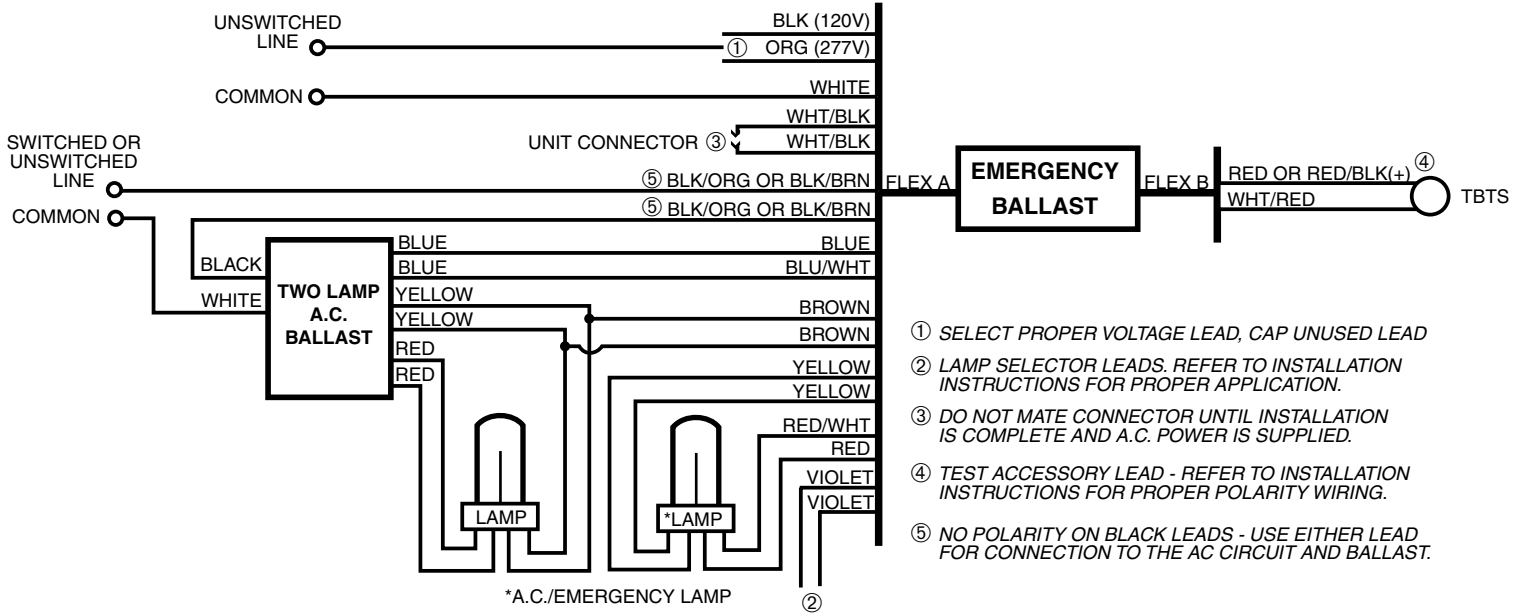

TWO LAMP RAPID START BALLAST ONE LAMP EMERGENCY OPERATION

2LRSB42_1LEO_R_AC

NOTES