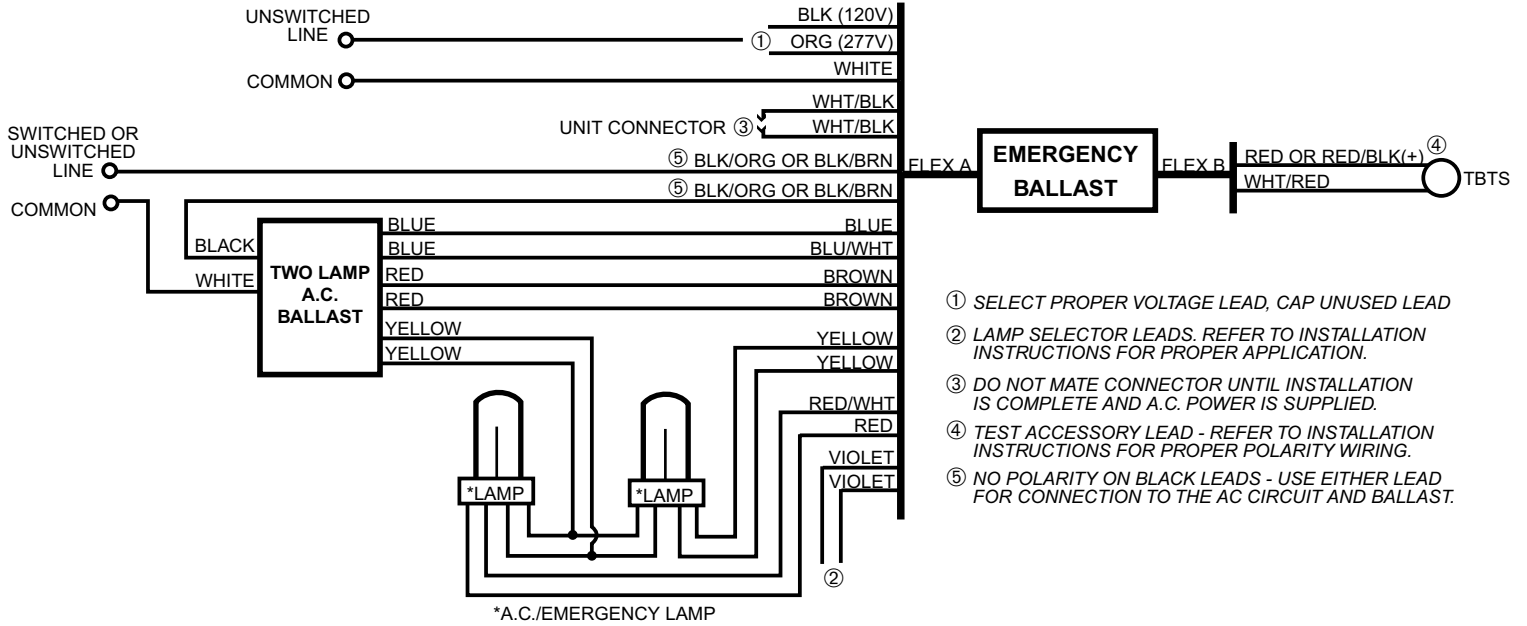

TWO LAMP RAPID START BALLAST TWO LAMP EMERGENCY OPERATION

2LRSB42_R_AC_2LEO

NOTES