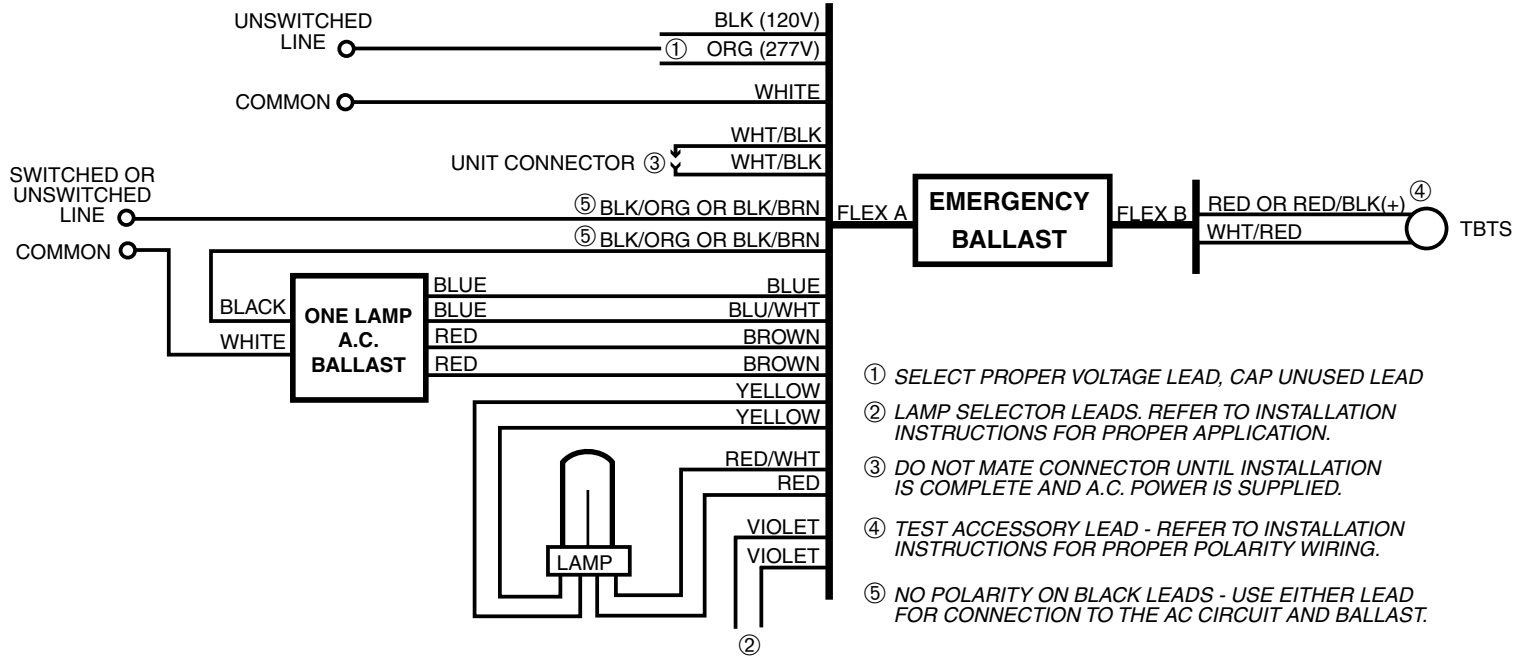

## ONE LAMP RAPID START BALLAST

1LRSB42\_R\_AC