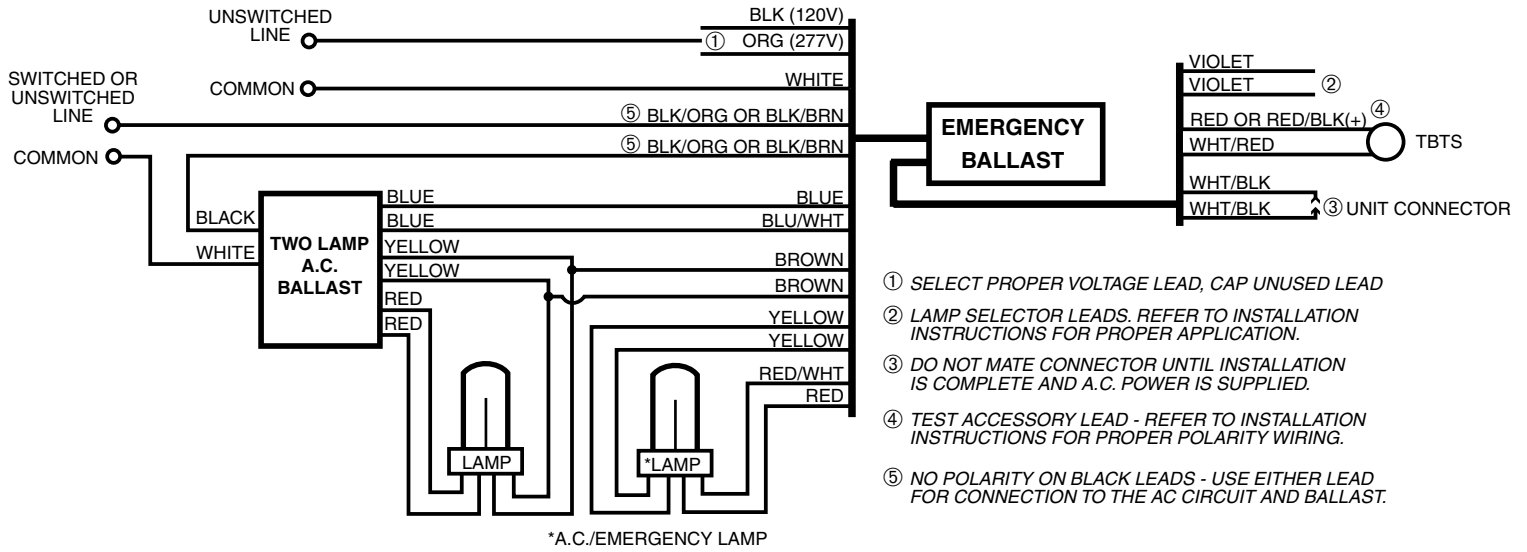

TWO LAMP RAPID START BALLAST

2LRSB_42L_AC

NOTES