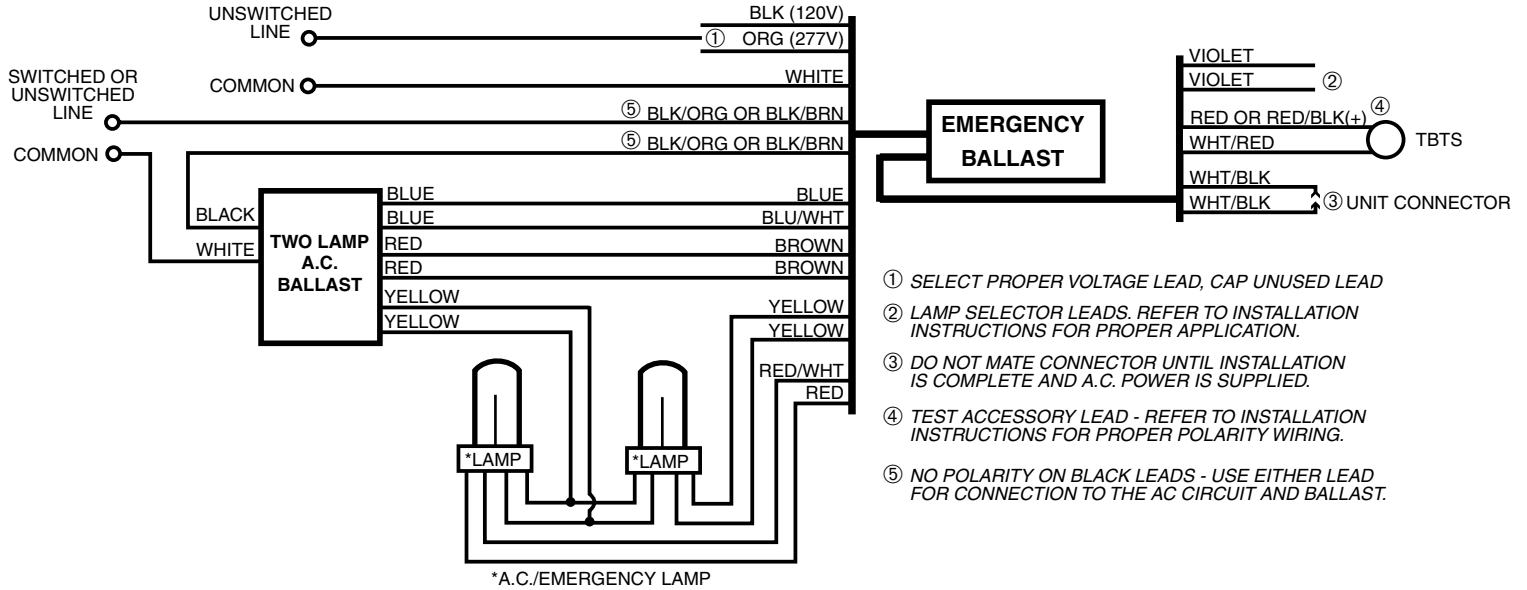

TWO LAMP RAPID START BALLAST TWO LAMP EMERGENCY OPERATION

2LRSB_42L_AC_2LEO

NOTES