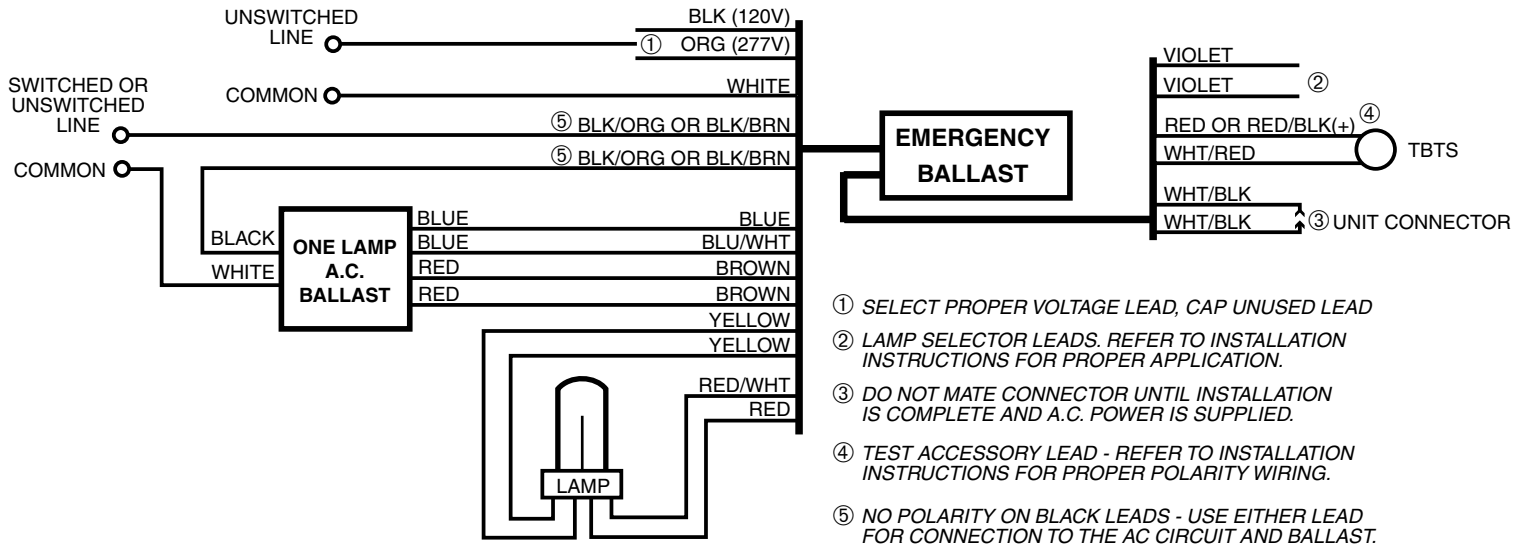

## ONE LAMP RAPID START BALLAST

1LRSB\_42L\_AC