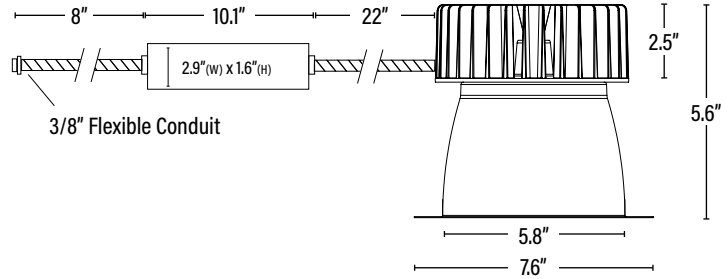

Item#: **PLT-20215** **LED 6" COMMERCIAL CAN**

DIMENSIONS (Inches)

Length (MOL)	5.6"
Width/Diameter (MOD)	7.6"
Weight (Lbs)	--

Line drawings may not be to scale and are for general reference only.

PACKAGING

PACKAGING	UPC	DIMENSIONS (LxWxH)	GROSS WEIGHT (Lbs)
Master Carton	1	811768021356	--
Country of Origin	China		
HS Tariff	9405.40.8200		

ORDERING

ITEM#	DESCRIPTION	CASE
PLT-20215	LED COMMERCIAL 6" CAN/25W/30K/110-277V/DIMMABLE - ENERGY STAR	1