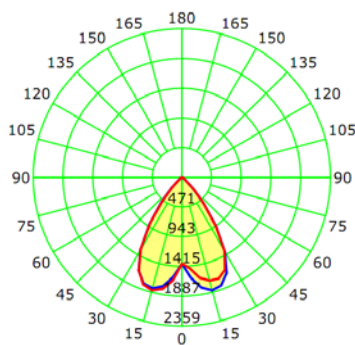

LIGHT DISTRIBUTION CURVE

ELECTRICAL

Wattage	25W
Voltage	110-277V
Power Factor	0.9
Total Harmonic Distortion (THD)	17

LIGHTING PERFORMANCE

Lumens	2000
Lumens Per Watt (Lm/W)	80
Color Temperature (CCT)	3000K
Color Rendering (CRI)	84
R9 (Red Value)	16
R13 (Skin Tones)	84
Beam Angle	50°
Light Distribution	Type VS
Dimmable Lighting Control	<i>Dimmable</i> 0-10V, Range 10% - 100%

ENVIRONMENT

Operating Temperature	-40° ~ 104°F
Suitable Location	DAMP Indoor / Covered Ceilings
Ingress Protection Rating	IP43

LIFESPAN

Average Life (Hours)	48,000
Warranty (Years)	5

COMPONENTS

LED Light Source	SMD3030
Driver	914426

CONSTRUCTION

Housing	Aluminum Alloy
Base / Power Supply	Hard Wired
Finish	Reflective

QUALIFICATIONS

Visit www.energystar.gov to confirm Energy Star qualification. • Published lumens on LED products are approximate and may vary slightly.