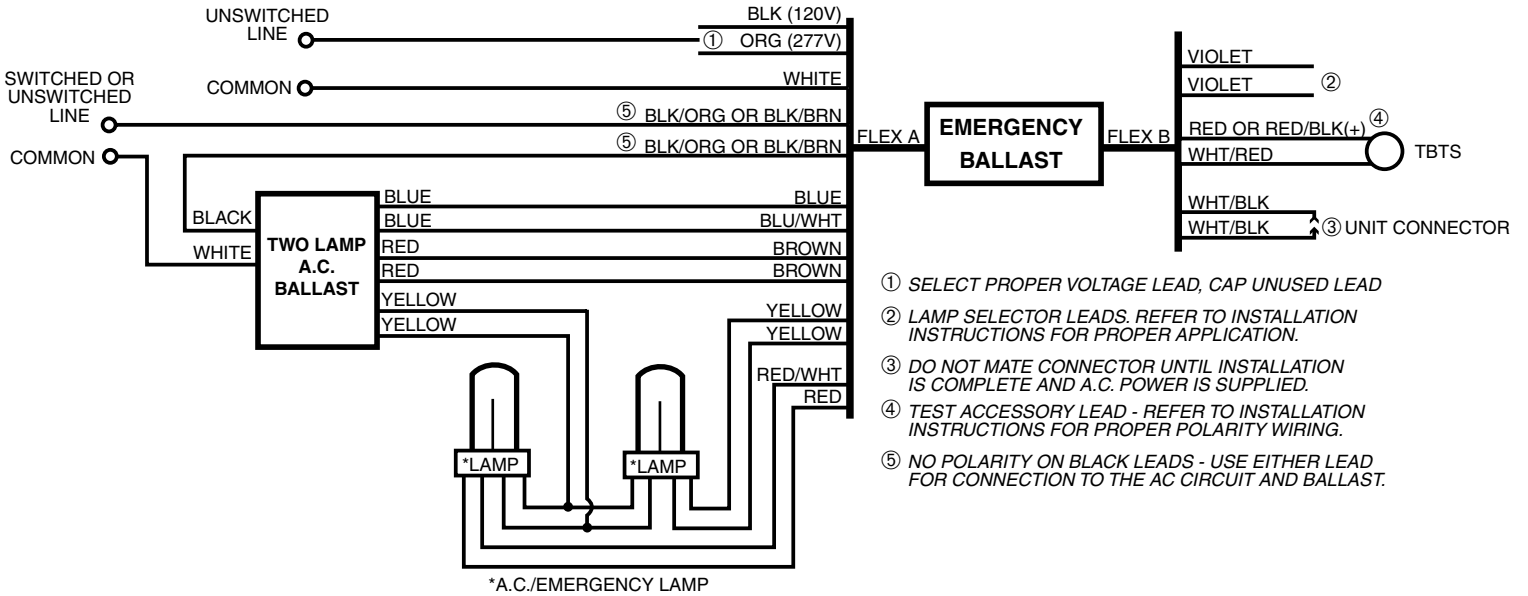

ONE LAMP RAPID START BALLAST

1LRSB42A_AC

NOTES

TWO LAMP RAPID START BALLAST

2LRSB42A_AC

NOTES

TWO LAMP RAPID START BALLAST TWO LAMP EMERGENCY OPERATION

2LRSB42A_AC_2LEO