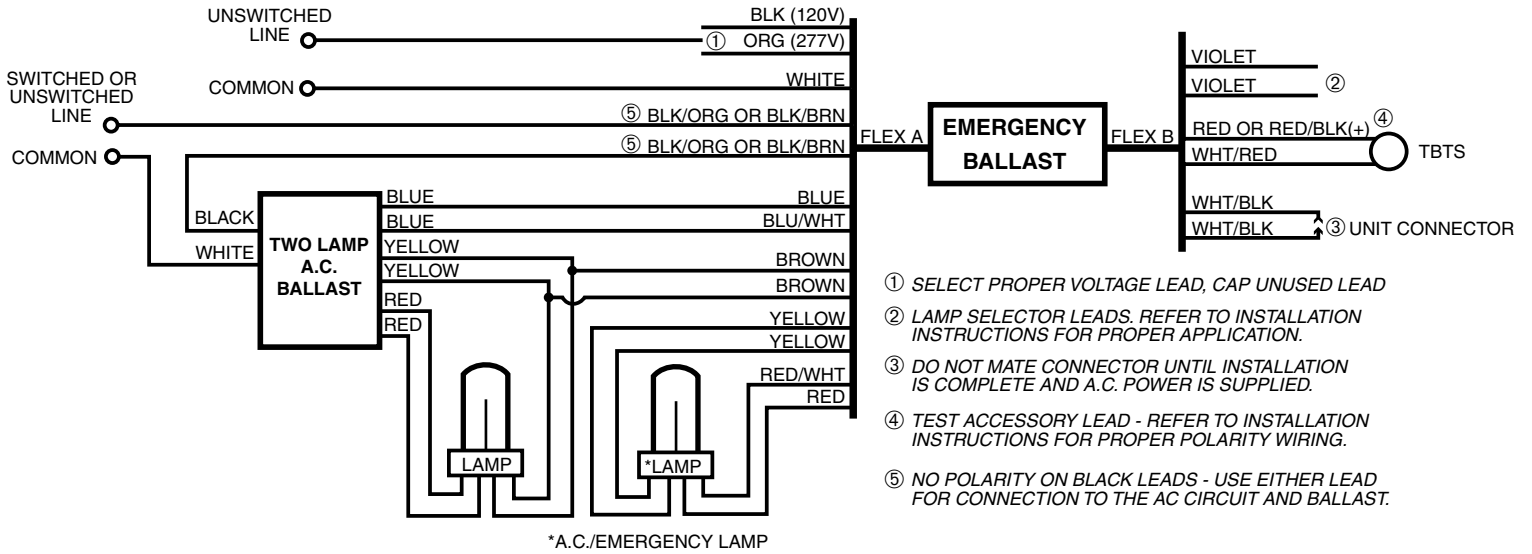

ONE LAMP RAPID START BALLAST

1LRSB42A_AC

NOTES

TWO LAMP RAPID START BALLAST

2LRSB42A_AC

NOTES

TWO LAMP RAPID START BALLAST TWO LAMP EMERGENCY OPERATION

2LRSB42A_AC_2LEO