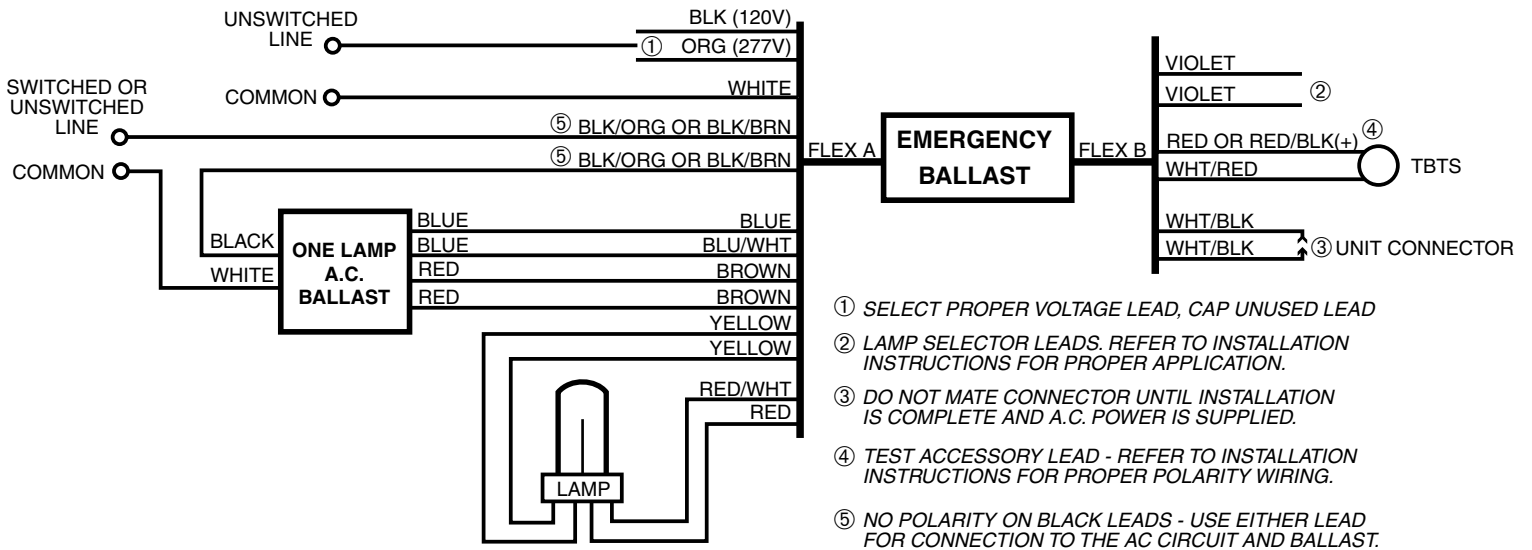

ONE LAMP RAPID START BALLAST

1LRSB42A_AC

NOTES

TWO LAMP RAPID START BALLAST

2LRSB42A_AC

NOTES

TWO LAMP RAPID START BALLAST TWO LAMP EMERGENCY OPERATION

2LRSB42A_AC_2LEO