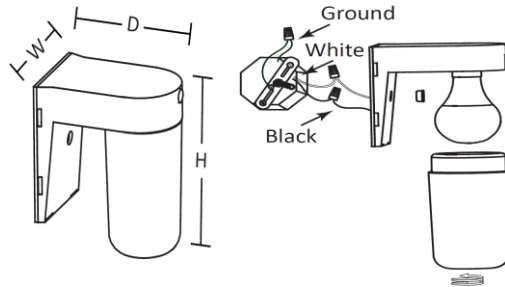

#### Performance:

Input Power	12W, Max LED lamp 15W
Input Voltage	120V
Input Frequency	60Hz
Initial Lumens	1100
Deliver Lumens	1000
CCT	4000k
CRI	80+
LPW	83.33
LED Bulb	12W 120V LED A19 Bulb
Life Hour	25,000 hrs
Warranty	3 years Limited
Listing	cETLus Classified. Wet Location
Accessories	Dia. 0.14" x 0.95" L Screw x 2 P3 Connector x 3, Mounting bracket x 1 Nipple x 1, Tooth washer x 1, Hex nut x 1 Decorative nut x 1, Light sensor cover x 1

#### Image:

White

Bronze

#### Included Mounting Option:

W=4 1/2" D=6 1/8" H=7 5/8"