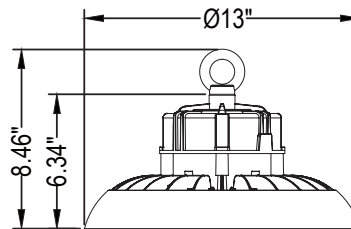

UFO High Bay Luminaires

Applications

This product can be effectively used in many indoor applications such as Warehouses, Commercial Facilities, Retail Stores, Schools, Gymnasiums, or any open ceiling design.

Construction

- IP65 rated
- Die-cast aluminum housing
- Impact resistant tempered glass
- Durable black powder coat
- Hangs from an included eye bolt
- Operating temperature: -20°C - 50°C

Electrical

- cULus wet location rated
- Power cord and dimming leads extend from the top
- System rated for long 50,000 hour life
- Efficiently delivers up to 130 LPW

Optics

- Clear tempered glass lens
- Delivers bright, white light and excellent uniformity

Warranty Five year limited warranty against defects in manufacturing. DLC v4.3 Standard	Listings UL and cUL listed IP65 Rated

150W

ITEM #	DESCRIPTION	DLC	LUMENS	WATTAGE	LPW	VOLTAGE	POWER FACTOR	CCT	CRI	LIFE(hours)	L(in.)	H(in.)	W(in.)
LED UFO High Bay • 50,000 Hour													
UFO100D00140	RND HB UNI 010 DIM 12000L 40K	★	13000	100	130	120-277V	>90	4000K	80	50000	10.71	7.75	10.71
UFO100D00150	RND HB UNI 010 DIM 12000L 50K	★	13000	100	130	120-277V	>90	5000K	80	50000	10.71	7.75	10.71
UFO150D00140	RND HB UNI 010 DIM 19000L 40K	★	19500	150	130	120-277V	>90	4000K	80	50000	13	8.46	13
UFO150D00150	RND HB UNI 010 DIM 19000L 50K	★	19500	150	130	120-277V	>90	5000K	80	50000	13	8.46	13
UFO200D00140	RND HB UNI 010 DIM 25000L 40K	★	26000	200	130	120-277V	>90	4000K	80	50000	14.93	8.62	14.93
UFO200D00150	RND HB UNI 010 DIM 25000L 50K	★	26000	200	130	120-277V	>90	5000K	80	50000	14.93	8.62	14.93