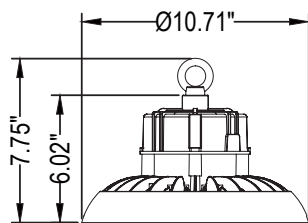

UFO High Bay Luminaires

Applications

This product can be effectively used in many indoor applications such as Warehouses, Commercial Facilities, Retail Stores, Schools, Gymnasiums, or any open ceiling design.

Construction

- IP65 rated
- Die-cast aluminum housing
- Impact resistant tempered glass
- Durable black powder coat
- Hangs from an included eye bolt
- Operating temperature: -20°C - 50°C

Electrical

- cULus wet location rated
- Power cord and dimming leads extend from the top
- System rated for long 50,000 hour life
- Efficiently delivers up to 130 LPW

Optics

- Clear tempered glass lens
- Delivers bright, white light and excellent uniformity

Warranty Five year limited warranty against defects in manufacturing. DLC v4.3 Standard	Listings UL and cUL listed IP65 Rated

100W

ITEM #	DESCRIPTION	DLC	LUMENS	WATTAGE	LPW	VOLTAGE	POWER FACTOR	CCT	CRI	LIFE(hours)	L(in.)	H(in.)	W(in.)
LED UFO High Bay • 50,000 Hour													
UFO100D00140	RND HB UNI 010 DIM 12000L 40K	★	13000	100	130	120-277V	>90	4000K	80	50000	10.71	7.75	10.71
UFO100D00150	RND HB UNI 010 DIM 12000L 50K	★	13000	100	130	120-277V	>90	5000K	80	50000	10.71	7.75	10.71
UFO150D00140	RND HB UNI 010 DIM 19000L 40K	★	19500	150	130	120-277V	>90	4000K	80	50000	13	8.46	13
UFO150D00150	RND HB UNI 010 DIM 19000L 50K	★	19500	150	130	120-277V	>90	5000K	80	50000	13	8.46	13
UFO200D00140	RND HB UNI 010 DIM 25000L 40K	★	26000	200	130	120-277V	>90	4000K	80	50000	14.93	8.62	14.93
UFO200D00150	RND HB UNI 010 DIM 25000L 50K	★	26000	200	130	120-277V	>90	5000K	80	50000	14.93	8.62	14.93