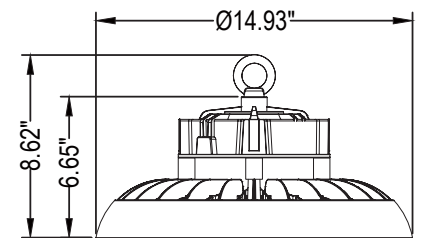

200W/240W

ITEM #	DESCRIPTION	DLC	LUMENS	WATTAGE	LPW	VOLTAGE	POWER FACTOR	CCT	CRI	LIFE(hours)	L(in.)	H(in.)	W(in.)
LED UFO High Bay • 50,000 Hour													
UFO100D00140	RND HB UNI 010 DIM 12000L 40K	★	13000	100	130	120-277V	>90	4000K	80	50000	10.71	7.75	10.71
UFO100D00150	RND HB UNI 010 DIM 12000L 50K	★	13000	100	130	120-277V	>90	5000K	80	50000	10.71	7.75	10.71
UFO150D00140	RND HB UNI 010 DIM 19000L 40K	★	19500	150	130	120-277V	>90	4000K	80	50000	13	8.46	13
UFO150D00150	RND HB UNI 010 DIM 19000L 50K	★	19500	150	130	120-277V	>90	5000K	80	50000	13	8.46	13
UFO200D00140	RND HB UNI 010 DIM 25000L 40K	★	26000	200	130	120-277V	>90	4000K	80	50000	14.93	8.62	14.93
UFO200D00150	RND HB UNI 010 DIM 25000L 50K	★	26000	200	130	120-277V	>90	5000K	80	50000	14.93	8.62	14.93