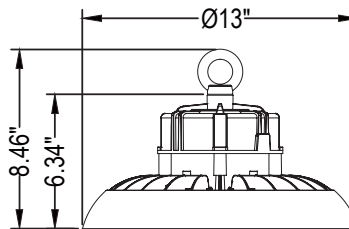

UFO High Bay Luminaires

Applications

This product can be effectively used in many indoor applications such as Warehouses, Commercial Facilities, Retail Stores, Schools, Gymnasiums, or any open ceiling design.

Construction

- IP65 rated
- Die-cast aluminum housing
- Impact resistant tempered glass
- Durable black powder coat
- Hangs from an included eye bolt
- Operating temperature: -20°C - 50°C

Electrical

- cULus wet location rated
- Power cord and dimming leads extend from the top
- System rated for long 50,000 hour life
- Efficiently delivers up to 130 LPW

Optics

- Clear tempered glass lens
- Delivers bright, white light and excellent uniformity

Warranty Five year limited warranty against defects in manufacturing. DLC v4.3 Standard	Listings UL and cUL listed IP65 Rated

150W

ITEM #	DESCRIPTION	DLC	LUMENS	WATTAGE	LPW	VOLTAGE	POWER FACTOR	CCT	CRI	LIFE(hours)	L(in.)	H(in.)	W(in.)
LED UFO High Bay • 50,000 Hour													
UFO100D00140	RND HB UNI 010 DIM 12000L 40K	★	13000	100	130	120-277V	>90	4000K	80	50000	10.71	7.75	10.71
UFO100D00150	RND HB UNI 010 DIM 12000L 50K	★	13000	100	130	120-277V	>90	5000K	80	50000	10.71	7.75	10.71
UFO150D00140	RND HB UNI 010 DIM 19000L 40K	★	19500	150	130	120-277V	>90	4000K	80	50000	13	8.46	13
UFO150D00150	RND HB UNI 010 DIM 19000L 50K	★	19500	150	130	120-277V	>90	5000K	80	50000	13	8.46	13
UFO200D00140	RND HB UNI 010 DIM 25000L 40K	★	26000	200	130	120-277V	>90	4000K	80	50000	14.93	8.62	14.93
UFO200D00150	RND HB UNI 010 DIM 25000L 50K	★	26000	200	130	120-277V	>90	5000K	80	50000	14.93	8.62	14.93