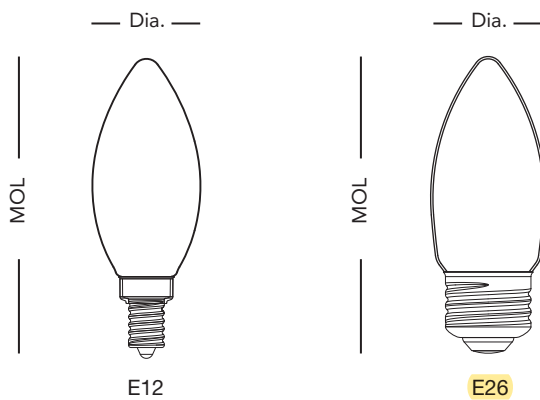

# B11 5W FILAMENT DIM.

## FEATURES

- ENERGY STAR certified
- 60W incandescent replacement
- Omnidirectional: 300° beam angle
- Exceptional efficacy 100 LPW in Soft White
- Micro-designed driver - No heatsink required
- Comfortable warm diffused light
- Vintage candle look fits all decorative applications
- Smooth dimming with existing installations
- Operating temperature: -4°F / -20°C to +95°F / +35°C
- Rated lifetime (L70): 15,000hrs
- 3 years limited warranty

## SPECIFICATIONS

Product	Model	CCT	Base	Wattage	Lumens	Efficacy (LPW)	Power Factor	Input Voltage	CRI	Dim.	Cert.
98454	5FB11DIM/827	2700K	E12	5	500	100	0.7	120V 60Hz	82	Yes*	ETL
98455	5FB11DIM/827/E26	2700K	E26	5	500	100	0.7	120V 60Hz	82	Yes*	ETL / ES

## DIMENSION & WEIGHT

Base	E12	E26
MOL	3.82" (97mm)	3.54" (90mm)
Dia.	1.38" (35mm)	1.38" (35mm)
Weight	0.03lb / 14g	0.04lb / 16g