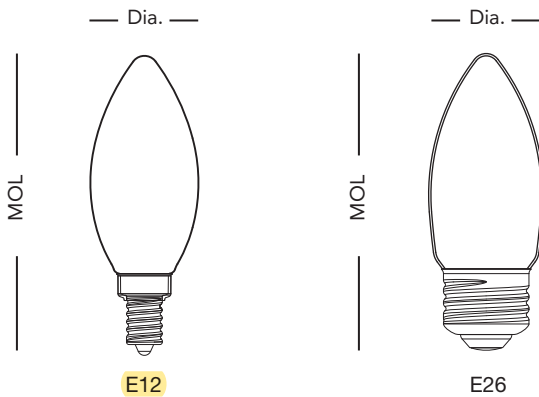

# B11 5W FILAMENT DIM.

## FEATURES

- ENERGY STAR certified
- 60W incandescent replacement
- Omnidirectional: 300° beam angle
- Exceptional efficacy 100 LPW in Soft White
- Micro-designed driver - No heatsink required
- Comfortable warm diffused light
- Vintage candle look fits all decorative applications
- Smooth dimming with existing installations
- Operating temperature: -4°F / -20°C to +95°F / +35°C
- Rated lifetime (L70): 15,000hrs
- 3 years limited warranty

## SPECIFICATIONS

Product	Model	CCT	Base	Wattage	Lumens	Efficacy (LPW)	Power Factor	Input Voltage	CRI	Dim.	Cert.
98454	5FB11DIM/827	2700K	E12	5	500	100	0.7	120V 60Hz	82	Yes*	ETL
98455	5FB11DIM/827/E26	2700K	E26	5	500	100	0.7	120V 60Hz	82	Yes*	ETL / ES

## DIMENSION & WEIGHT

Base	E12	E26
MOL	3.82" (97mm)	3.54" (90mm)
Dia.	1.38" (35mm)	1.38" (35mm)
Weight	0.03lb / 14g	0.04lb / 16g