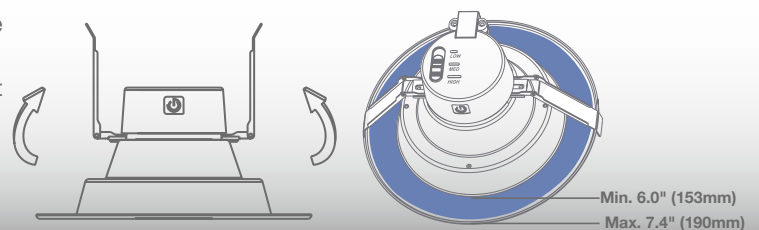

COMMERCIAL DOWNLIGHT PRODUCT FEATURES

Adjustable Lumen Output

Fluorescent Equivalence Table		
Power	Lumens	Equivalent
LOW-8.5W	700	1X18W
MED-13.5W	1000	1X26W / 2X13W
HIGH-21W	1500	1X32W / 2X18W

This commercial downlight features adjustable lumen output for three distinct lumen levels equivalent to various CFL lamp combinations. Simply adjust the lamp power to the desired lumen output by sliding the selector switch on top of the fixture.

Easy-Fit Installation

The adjustable housing clips allow for installation in a large range of commercial and architectural housings ranging from 6.0"-7.4" (153-190mm). These spring-action clips push up easily and fit securely for both retrofit and new construction installations.