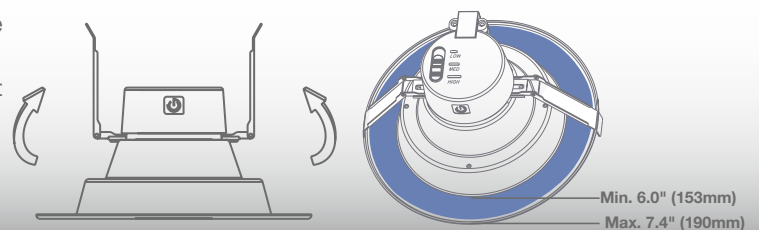

### Adjustable Lumen Output

Fluorescent Equivalence Table		
Power	Lumens	Equivalent
LOW-8.5W	700	1X18W
MED-13.5W	1000	1X26W / 2X13W
HIGH-21W	1500	1X32W / 2X18W

This commercial downlight features adjustable lumen output for three distinct lumen levels equivalent to various CFL lamp combinations. Simply adjust the lamp power to the desired lumen output by sliding the selector switch on top of the fixture.

### Easy-Fit Installation

The adjustable housing clips allow for installation in a large range of commercial and architectural housings ranging from 6.0"-7.4" (153-190mm). These spring-action clips push up easily and fit securely for both retrofit and new construction installations.