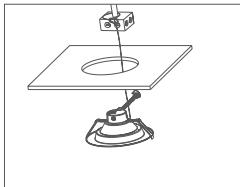

### Retrofit Installation

Attach safety clip

Bypass ballast & wire to j-box

Adjust lumens to desired output

Push clips up & install into fixture

Ensure fixture is flush. Installation is complete

### New Construction Installation

Attach safety clip

Wire to j-box

Adjust lumens to desired output

Push clips up & install into opening

Ensure fixture is flush. Installation is complete