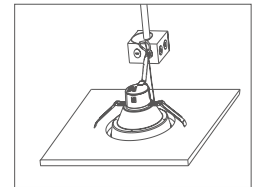

### Retrofit Installation

Attach safety clip

Bypass ballast & wire to j-box

Adjust lumens to desired output

Push clips up & install into fixture

Ensure fixture is flush. Installation is complete

### New Construction Installation

Attach safety clip

Wire to j-box

Adjust lumens to desired output

Push clips up & install into opening

Ensure fixture is flush. Installation is complete