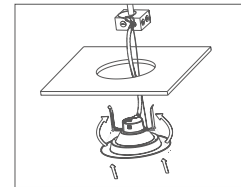

### Retrofit Installation

Attach safety clip

Bypass ballast & wire to j-box

Adjust lumens to desired output

Push clips up & install into fixture

Ensure fixture is flush. Installation is complete

### New Construction Installation

Attach safety clip

Wire to j-box

Adjust lumens to desired output

Push clips up & install into opening

Ensure fixture is flush. Installation is complete