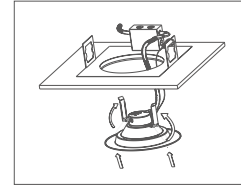

### Retrofit Installation

Attach safety clip

Bypass ballast & wire to j-box

Adjust lumens to desired output

Push clips up & install into fixture

Ensure fixture is flush. Installation is complete

### New Construction Installation

Attach safety clip

Wire to j-box

Adjust lumens to desired output

Push clips up & install into opening

Ensure fixture is flush. Installation is complete