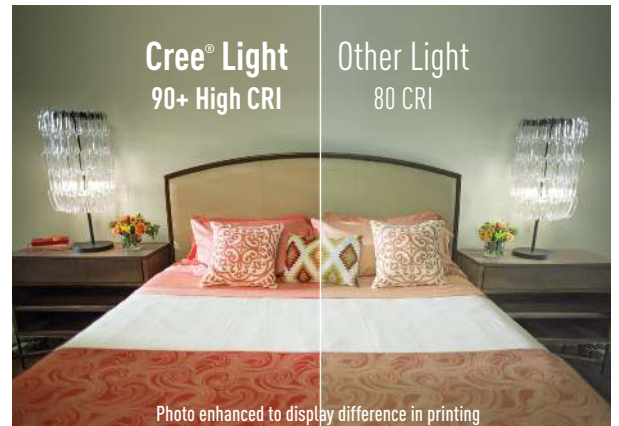

## EXPERIENCE EXCEPTIONAL

- 90+ CRI** RICH, VIBRANT & NATURAL COLORS
- 22.8 YEARS** LONGER LIFE 25,000 hour rated life exceeds ENERGY STAR® minimum requirements
- DIMMABLE**
- 10 YEAR 100% SATISFACTION GUARANTEE**
- GOOD FOR ENCLOSED USE**
- SHATTERPROOF**

## BETTER LIGHT IS WORTH IT

Beautiful high CRI light delivers **exceptional color quality**— making the colors in your home appear vibrant, rich & natural.

### CREE® A19 REPLACEMENT LED LIGHT BULBS

40-Watt  
Soft White/Daylight  
Replacement

60-Watt  
Soft White/Daylight  
Replacement

75-Watt  
Soft White/Daylight  
Replacement

	40-Watt Soft White/Daylight Replacement	60-Watt Soft White/Daylight Replacement	75-Watt Soft White/Daylight Replacement
Color Temperature	2700K/5000K	2700K/5000K	2700K/5000K
Lumens	460	815	1100
Energy Used (Watts)	5.5W	10W	12W
Color Rendering Index	90+	90+	90+
Rated Life (Hours)	25,000	25,000	25,000