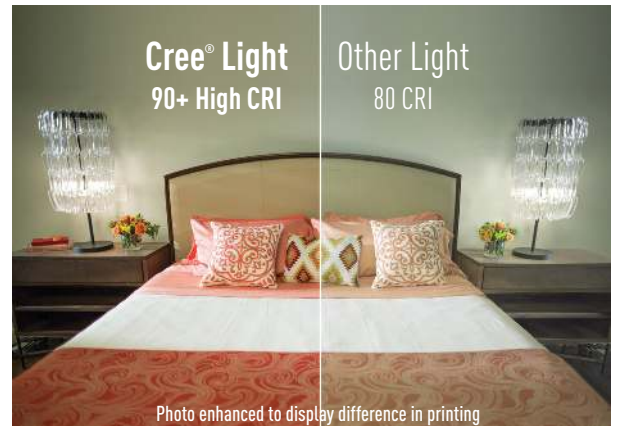

LED 40/60/75w A19

EXPERIENCE EXCEPTIONAL

- 90+** CRI RICH, VIBRANT & NATURAL COLORS
- 22.8 YEARS** LONGER LIFE 25,000 hour rated life exceeds ENERGY STAR® minimum requirements
- DIMMABLE
- 10 YEAR 100% SATISFACTION GUARANTEE
- GOOD FOR ENCLOSED USE
- SHATTERPROOF

BETTER LIGHT IS WORTH IT

Beautiful high CRI light delivers **exceptional color quality**— making the colors in your home appear vibrant, rich & natural.

CREE® A19 REPLACEMENT LED LIGHT BULBS

40-Watt
Soft White/Daylight
Replacement

60-Watt
Soft White/Daylight
Replacement

75-Watt
Soft White/Daylight
Replacement

	40-Watt Soft White/Daylight Replacement	60-Watt Soft White/Daylight Replacement	75-Watt Soft White/Daylight Replacement
Color Temperature	2700K/5000K	2700K/5000K	2700K/5000K
Lumens	460	815	1100
Energy Used (Watts)	5.5W	10W	12W
Color Rendering Index	90+	90+	90+
Rated Life (Hours)	25,000	25,000	25,000