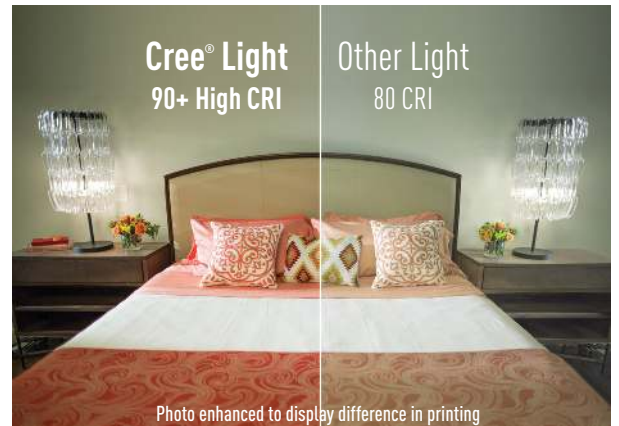

LED 40/60/75w A19

EXPERIENCE EXCEPTIONAL

- 90+ CRI** RICH, VIBRANT & NATURAL COLORS
- 22.8 YEARS** LONGER LIFE 25,000 hour rated life exceeds ENERGY STAR® minimum requirements
- DIMMABLE
- 10 YEAR 100% SATISFACTION GUARANTEE
- GOOD FOR ENCLOSED USE
- SHATTERPROOF

BETTER LIGHT IS WORTH IT

Beautiful high CRI light delivers **exceptional color quality**— making the colors in your home appear vibrant, rich & natural.

CREE® A19 REPLACEMENT LED LIGHT BULBS

40-Watt
Soft White/Daylight
Replacement

60-Watt
Soft White/Daylight
Replacement

75-Watt
Soft White/Daylight
Replacement

Color Temperature	2700K/5000K	2700K/5000K	2700K/5000K
Lumens	460	815	1100
Energy Used (Watts)	5.5W	10W	12W
Color Rendering Index	90+	90+	90+
Rated Life (Hours)	25,000	25,000	25,000