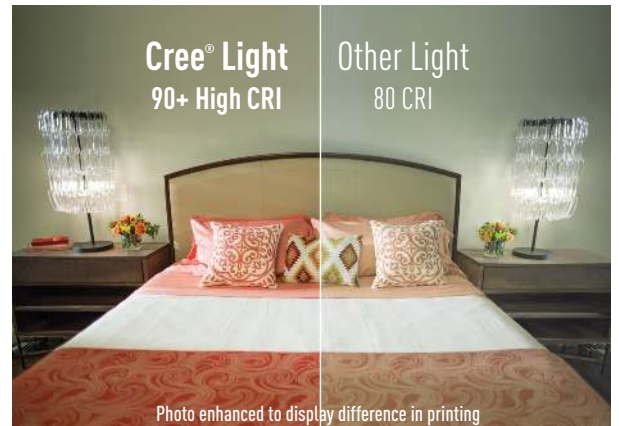

## EXPERIENCE EXCEPTIONAL

- 90+ CRI** RICH, VIBRANT & NATURAL COLORS
- 22.8 YEARS** LONGER LIFE 25,000 hour rated life exceeds ENERGY STAR® minimum requirements
- DIMMABLE**
- 10 YEAR 100% SATISFACTION GUARANTEE**
- GOOD FOR ENCLOSED USE**
- SHATTERPROOF**

## BETTER LIGHT IS WORTH IT

Beautiful high CRI light delivers **exceptional color quality**— making the colors in your home appear vibrant, rich & natural.

### CREE® A19 REPLACEMENT LED LIGHT BULBS

	40-Watt Soft White/Daylight Replacement	60-Watt Soft White/Daylight Replacement	75-Watt Soft White/Daylight Replacement
Color Temperature	2700K/5000K	2700K/5000K	2700K/5000K
Lumens	460	815	1100
Energy Used (Watts)	5.5W	10W	12W
Color Rendering Index	90+	90+	90+
Rated Life (Hours)	25,000	25,000	25,000