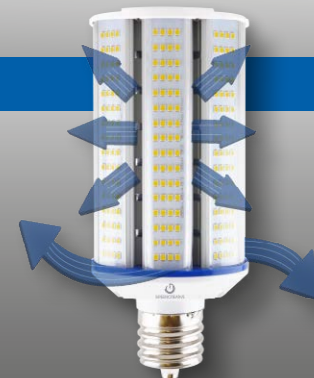

HID LED 40W WALL PACK

PRO

Horizontal lamp supports included

40W REPLACES

100-175W
HID

70% Energy Savings

- Direct line voltage 120-277V - Not compatible with ballasts
- Designed to replace traditional ED28 HID lamps
- Compatible with EX39 & E39 sockets
- 350° rotatable base
- Available in 4000K & 5000K
- Suitable for use in totally enclosed fixtures

50,000 H

UNIVERSAL

SEMI DIRECTIONAL

WARRANTY

CRI (Ra)

ENCLOSED*

HID LED WALL PACK PRODUCT FEATURES

Suitable for Enclosed Fixtures

This HID LED lamp replaces a 100-175W HID and is suitable for use in totally enclosed fixtures. Its high lumen output and exceptional efficacy make it an ideal choice for outdoor wall pack applications.

CoolSink Technology

The CoolSink passive cooling system allows air to flow freely through the lamp. This unique design uses an increased cooling surface area to reduce the operating temperature of the LED and power supply, thus resulting in longer lamp life and lumen maintenance.