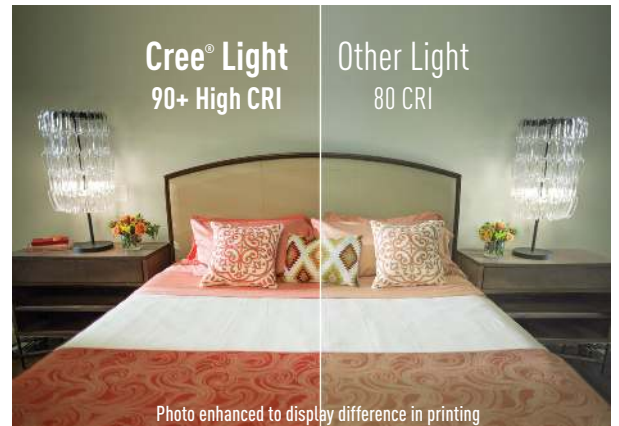

## EXPERIENCE EXCEPTIONAL

**90+** RICH, VIBRANT & NATURAL COLORS  
CRI

**13.7** LONGER LIFE 15,000 hour rated life  
YEARS

 DIMMABLE

 10 YEAR 100% SATISFACTION GUARANTEE

 GOOD FOR ENCLOSED 25W and 40W Replacements

## BETTER LIGHT IS WORTH IT

Beautiful high CRI light delivers **exceptional color quality**— making the colors in your home appear vibrant, rich & natural.

Photo enhanced to display difference in printing

### CREE® CANDELABRA LED LIGHT BULBS

	25 Watt Soft White/Daylight Replacement	40-Watt Soft White/Daylight Replacement	60-Watt Soft White/Daylight Replacement
Color Temperature	2700K/5000K	2700K/5000K	2700K/5000K
Lumens	220	350	515
Energy Used (Watts)	2.6W	4W	5.3W
Rated Life (Hours)	15,000	15,000	15,000
Color Rendering Index	90+	90+	90+
Good For Enclosed	Yes	Yes	No