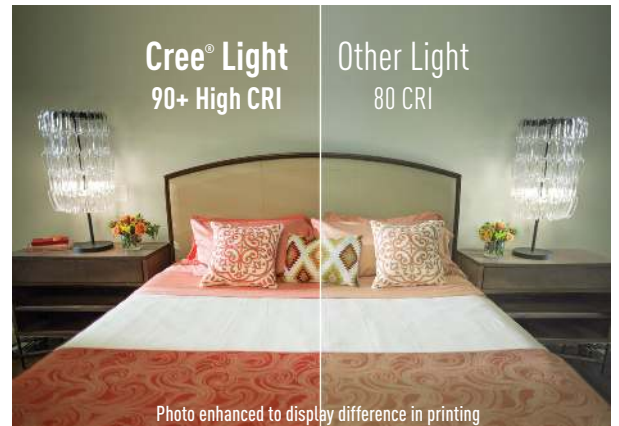

CREE

LED

25/40/60w

B11 CANDELABRA

SUGGESTED USE:

EXPERIENCE EXCEPTIONAL

90+ RICH, VIBRANT & NATURAL COLORS
CRI

13.7 LONGER LIFE 15,000 hour rated life
YEARS

 DIMMABLE

 10 YEAR 100% SATISFACTION GUARANTEE

 GOOD FOR ENCLOSED **25W** and 40W Replacements

BETTER LIGHT IS WORTH IT

Beautiful high CRI light delivers **exceptional color quality**— making the colors in your home appear vibrant, rich & natural.

Photo enhanced to display difference in printing

CREE® CANDELABRA LED LIGHT BULBS

	25 Watt Soft White/Daylight Replacement	40-Watt Soft White/Daylight Replacement	60-Watt Soft White/Daylight Replacement
Color Temperature	2700K/5000K	2700K/5000K	2700K/5000K
Lumens	220	350	515
Energy Used (Watts)	2.6W	4W	5.3W
Rated Life (Hours)	15,000	15,000	15,000
Color Rendering Index	90+	90+	90+
Good For Enclosed	Yes	Yes	No