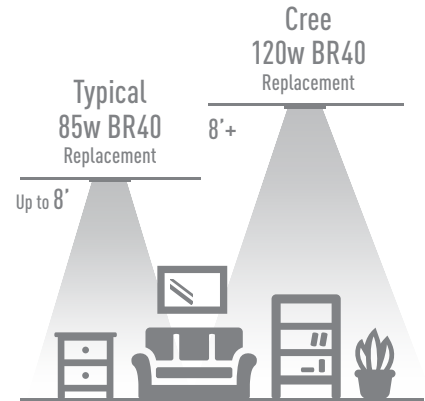

CREE GIVES YOU MORE LIGHT

BETTER LIGHT IS WORTH IT

Beautiful high CRI light delivers **exceptional color quality**— making the colors in your home appear vibrant, rich & natural.

CREE® BR40 REPLACEMENT LED LIGHT BULBS

120-Watt
Soft White
Replacement

120-Watt
Bright White
Replacement

120-Watt
Daylight
Replacement

	120-Watt Soft White Replacement	120-Watt Bright White Replacement	120-Watt Daylight Replacement
Color Temperature	2700K	3000K	5000K
Lumens	1750	1750	1750
Energy Used (Watts)	23W	23W	23W
Color Rendering Index	90+	90+	90+
Rated Life (Hours)	25,000	25,000	25,000
Beam Angle	110°	110°	110°