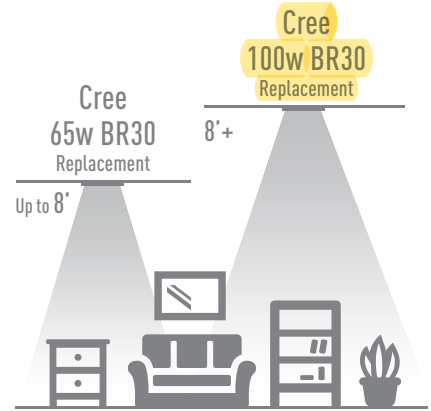

CREE GIVES YOU MORE LIGHT

BETTER LIGHT IS WORTH IT

Beautiful high CRI light delivers **exceptional color quality**— making the colors in your home appear vibrant, rich & natural.

CREE® BR30 REPLACEMENT LED LIGHT BULBS

65-Watt Soft White/Bright White/Daylight Replacement

100-Watt Soft White/Bright White/Daylight Replacement

Color Temperature	2700K/3000K/5000K	2700K/3000K/5000K
Lumens	680	1400
Energy Used (Watts)	8.5W	16W
Color Rendering Index	90+	90+
Rated Life (Hours)	25,000	25,000
Beam Angle	110°	110°