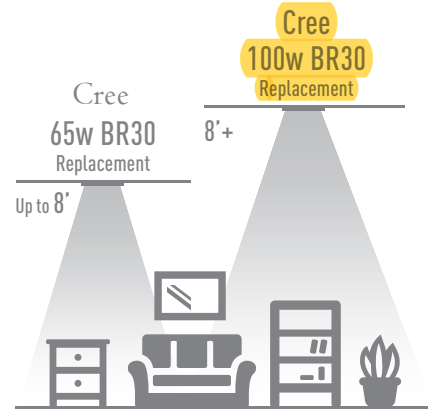

CREE GIVES YOU MORE LIGHT

BETTER LIGHT IS WORTH IT

Beautiful high CRI light delivers **exceptional color quality**— making the colors in your home appear vibrant, rich & natural.

CREE® BR30 REPLACEMENT LED LIGHT BULBS

65-Watt Soft White/Bright White/Daylight Replacement   100-Watt Soft White/Bright White/Daylight Replacement

Color Temperature	2700K/3000K/5000K	2700K/3000K/5000K
Lumens	680	1400
Energy Used (Watts)	8.5W	16W
Color Rendering Index	90+	90+
Rated Life (Hours)	25,000	25,000
Beam Angle	110°	110°