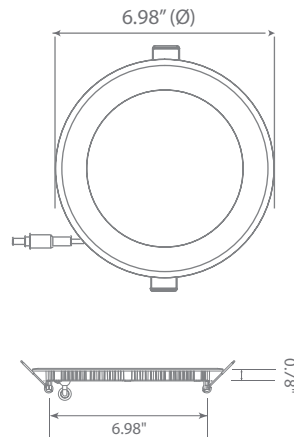

## Specifications

| Input Power | Input Voltage     | Lumen Output | Beam Angle    | Center Beam  | CCT           |
|-------------|-------------------|--------------|---------------|--------------|---------------|
| 12 W        | 120V/60Hz         | 900 lm       | 120°          | NA cd        | 3000 K        |
| CRI         | Luminous Efficacy | Power Factor | Input Current | Base         | Lamp Lifespan |
| 90          | 75 lm/W           | 0.9          | 0.1 A         | Junction Box | 50,000 Hrs.   |

### Product Dimensions