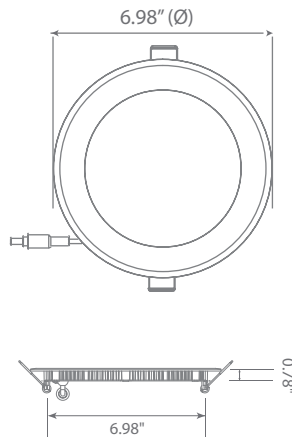

## Product Description

**LED** DLC6S-2050e, compact and convenient, this 6-inch LED downlight is designed for quick and easy installation anywhere. With spring action clips and a separate junction box, this ultra-slim downlight is the perfect choice for recessed lighting. Energy Star Certified, IC-rated, and dimmable, the DLC6S-2050e triumphs over standard incandescent or fluorescent lighting. Guaranteed to save energy with every switch on, this LED downlight is available in Soft White (3000K), Bright White (4000K) and Cool White (5000K) – see Euri Lighting DLC6S-2000e and DLC6S-2040e.

## Specifications

Input Power	Input Voltage	Lumen Output	Beam Angle	Center Beam	CCT
12 W	120V/60Hz	900 lm	120°	NA cd	5000 K
CRI	Luminous Efficacy	Power Factor	Input Current	Base	Lamp Lifespan
80	75 lm/W	0.9	0.1 A	Junction Box	30,000 Hrs.

### Product Dimensions