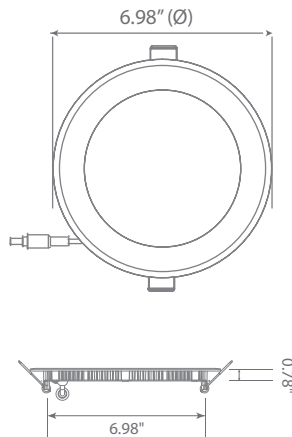

LED DLC6S-2000e

Part #: EFDLC6DM/I/12W/1050/120D/50K/JB/E Fixture Class: 6" Slim Fixed

Product Description

LED DLC6S-2000e, compact and convenient, this 6-inch LED downlight is designed for quick and easy installation anywhere. With spring action clips and a separate junction box, this ultra-slim downlight is the perfect choice for recessed lighting. Energy Star Certified, IC-rated, and dimmable, the DLC6S-2000e triumphs over standard incandescent or fluorescent lighting. Guaranteed to save energy with every switch on, this LED downlight is available in Soft White (3000K), Bright White (4000K) and Cool White (5000K) – see Euri Lighting DLC6S-2040e and DLC6S-2050e.

Product Features

Dimmable

Abutted & Covered

No Housing Required

Damp Rated

Product Dimensions

Product Photometric Data