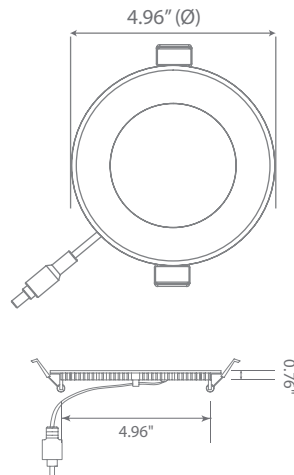

LED DLC4S-2040e

4000K
CCT

Part #: EFDLC4DM/1/9W/750/120D/50K/JB/E Fixture Class: 4" Slim Fixed

Product Description

LED DLC4S-2040e, made for small spaces a recessed can or tall fixture won't fit, this compact and ultra-slim 4" downlight is designed to reduce energy costs and maintenance worries. With spring action clips and a separate junction box, this 4-inch downlight eliminates housing and makes for the easiest installation ever. Only 9 watts and available in crisp Bright White (4000K), the DLC4S-2040e guarantees uniform light distribution with edge-lit LED technology. See Euri Lighting DLC4S-2000e for welcoming Soft White (3000K) and DLC4S-2050e for luminous Cool White (5000K).

Product Features

Dimmable

Abutted & Covered

No Housing Required

Damp Rated

Product Dimensions

Product Photometric Data