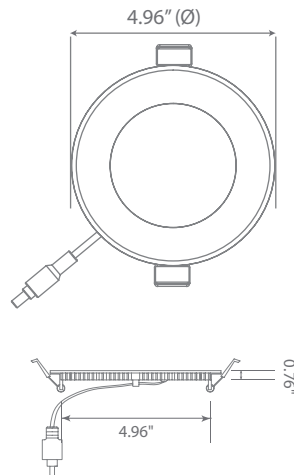

## Product Description

**LED** DLC4S-2000e, made for small spaces a recessed can or tall fixture won't fit, this compact and ultra-slim downlight is designed to reduce energy costs and maintenance worries. With spring action clips and a separate junction box, this 4-inch downlight eliminates housing and makes for the easiest installation ever. Only 9 watts and available in welcoming Soft White (3000K), the DLC4S-2000e guarantees uniform light distribution with edge-lit LED technology. See Euri Lighting DLC4S-2040e for crisp Bright White (4000K) and DLC4S-2050e for luminous Cool White (5000K).

### Product Dimensions