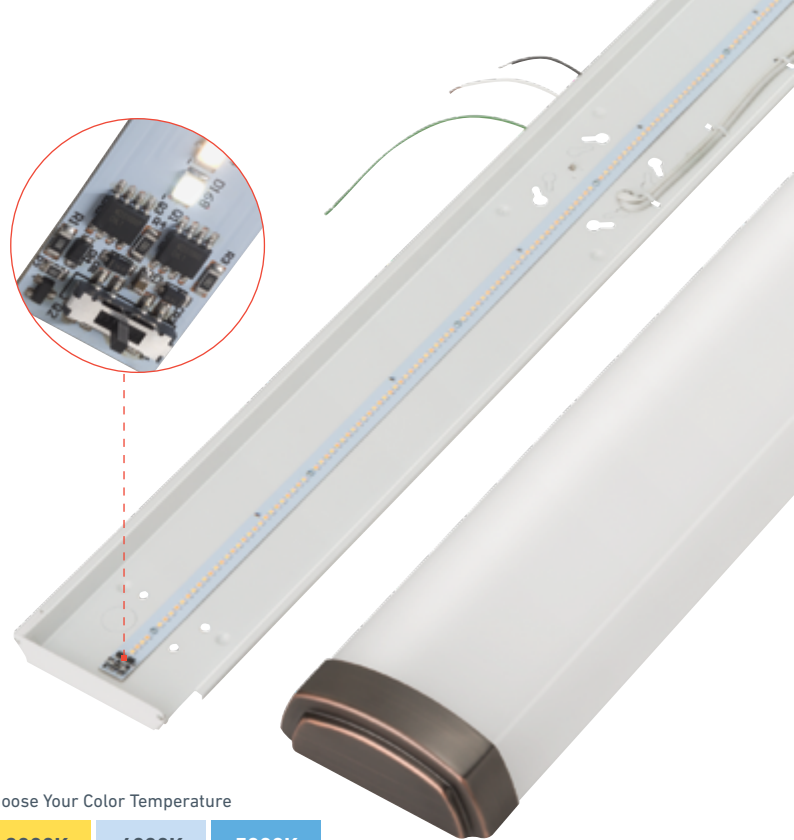

Crest LED with Switchable White

The innovative Switchable White feature incorporates a switch on each fixture for simple color temperature adjustment. Too warm or too cool? Simply toggle the integrated switch to the 3000K, 4000K (factory default) or 5000K setting and you are done! Whatever your application, luminaires with Switchable White are sure to give you the feel and flexibility that you need.

The Switchable White Feature Advantage

1. Convenience and value of a 3-in-1 luminaire, containing three integrated color temperature options
2. Flexibility to switch color temperature during installation to suit a specific application
3. Post-installation color temperature adjustment at the flip of a switch

Choose Your Color Temperature

Ordering Information

EXAMPLE: FMLCRSLS 48IN 30K40K50K 90CRI BN

FMLCRSLS						
Series	Length	Color Temperature	CRI	Finish		
FMLCRSLS Crest LED with Switchable White	48IN 4' Nominal	30K40K50K Switchable White 3000K, 4000K & 5000K	90CRI 90+ CRI	BN	Brushed Nickel	
				BZ	Bronze