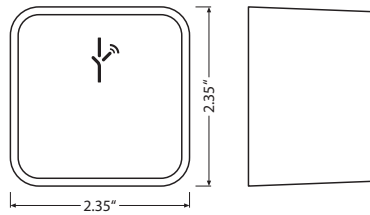

Product Offering

Item Number	Ordering Description
73692	2.4GHZ/ZB/GATEWAY/LFY

Specifications and Certifications

ZigBee®
Certified product

Dimensions

Item Number	Ordering Description
73692	2.4GHZ/ZB/GATEWAY/LFY