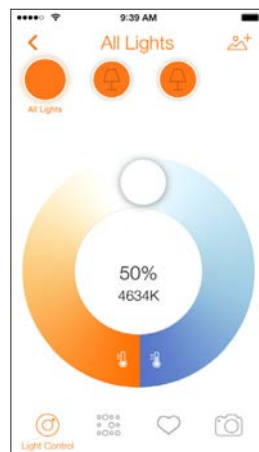

Key Features & Benefits

- Wire free, unobtrusive Gateway which can be placed anywhere inside the home
- Provides access to LIGHTIFY light sources and/or device via local WiFi network or remote cloud server
- LIGHTIFY System is controllable from inside the home or on the go
- Can control up to 50 ZigBee compatible LIGHTIFY products per Gateway Wireless for LIGHTIFY compatible products
- Integrated ZigBee and WiFi wireless connectivity
- Control light sources and/or device with simple to use scenes and grouping via the LIGHTIFY App

Assembly Diagram

LIGHTIFY™ App

LIGHTIFY App: Free download on any device which runs on Apple iOS7 or above and Android 4.1 or above

Scene Setting Dashboard

RGBW Color Control

Adjustable White Control

Set schedules