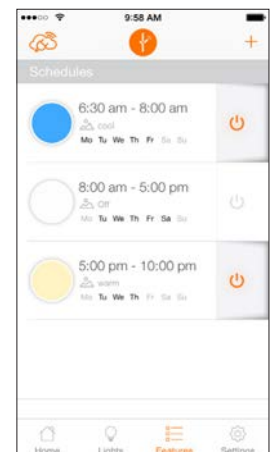

Key Features & Benefits

- Wire free, unobtrusive Gateway which can be placed anywhere inside the home
- Provides access to LIGHTIFY light sources and/or device via local WiFi network or remote cloud server
- LIGHTIFY System is controllable from inside the home or on the go
- Can control up to 50 ZigBee compatible LIGHTIFY products per Gateway Wireless for LIGHTIFY compatible products
- Integrated ZigBee and WiFi wireless connectivity
- Control light sources and/or device with simple to use scenes and grouping via the LIGHTIFY App

Assembly Diagram

LIGHTIFY™ App

LIGHTIFY App: Free download on any device which runs on Apple iOS7 or above and Android 4.1 or above

Scene Setting Dashboard

RGBW Color Control

Adjustable White Control

Set schedules