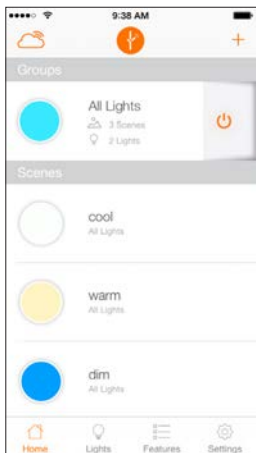

Key Features & Benefits

- Wire free, unobtrusive Gateway which can be placed anywhere inside the home
- Provides access to LIGHTIFY light sources and/or device via local WiFi network or remote cloud server
- LIGHTIFY System is controllable from inside the home or on the go
- Can control up to 50 ZigBee compatible LIGHTIFY products per Gateway Wireless for LIGHTIFY compatible products
- Integrated ZigBee and WiFi wireless connectivity
- Control light sources and/or device with simple to use scenes and grouping via the LIGHTIFY App

Product Offering

Item Number	Ordering Description
73692	2.4GHZ/ZB/GATEWAY/LFY

Specifications and Certifications

ZigBee®
Certified product

Dimensions

Item Number	Ordering Description
73692	2.4GHZ/ZB/GATEWAY/LFY

Assembly Diagram

LIGHTIFY™ App

LIGHTIFY App: Free download on any device which runs on Apple iOS7 or above and Android 4.1 or above

Scene Setting Dashboard

RGBW Color Control

Adjustable White Control

Set schedules