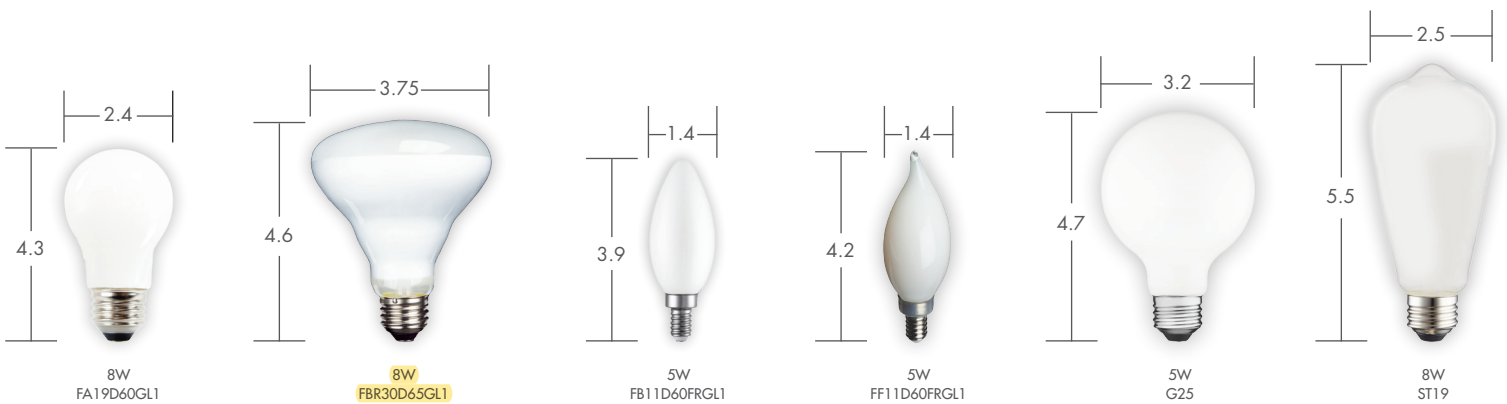

GOOD LIFE LED FILAMENT LAMPS
PERFECT READING • PERFECT DINING • PERFECT RELAXATION

ITEM #	DESCRIPTION	VOLTAGE	WATTS	REPLACEMENT WATTS	LUMENS	COLOR	HOURS	CRI	BASE	WARRANTY YEARS	CASE QUANTITY

A19 60W

8W A19 Lamp • Warm Dimming • 15,000 Hour

FA19D60GL1	FIL A19 60W DIM GL	120v	8	60	800	3200K-1800K	15,000	80	E26	3	12

BR30 65W

8W BR30 Lamp • Warm Dimming • 15,000 Hour

FBR30D65GL1	FIL BR30 65W DIM GL	120v	8	65	650	3200K-1800K	15,000	80	E26	3	12

Candle 60W

5W Candelabra • Warm Dimming • 15,000 Hour

FB11D60FRGL1	FIL B11 60W DIM FR GL	120v	5	60	500	3200K-1800K	15,000	80	E12	3	12
FF11D60FRGL1	FIL F11 60W DIM FR GL	120v	5	60	500	3200K-1800K	15,000	80	E12	3	12

G25 60W

5W Globe • Warm Dimming • 15,000 Hour

FG25D60GL1	FIL G25 60W DIM GL	120v	5	40	500	3200K-1800K	15,000	80	E26	3	12

ST19 60W

8W ST • Warm Dimming • 15,000 Hour

FST19D60GL1	FIL ST19 60W DIM GL	120v	8	60	500	3200K-1800K	15,000	80	E26	3	12

RoHS
COMPLIANT

3 YEAR
WARRANTY

*Based on 12 hours use per day