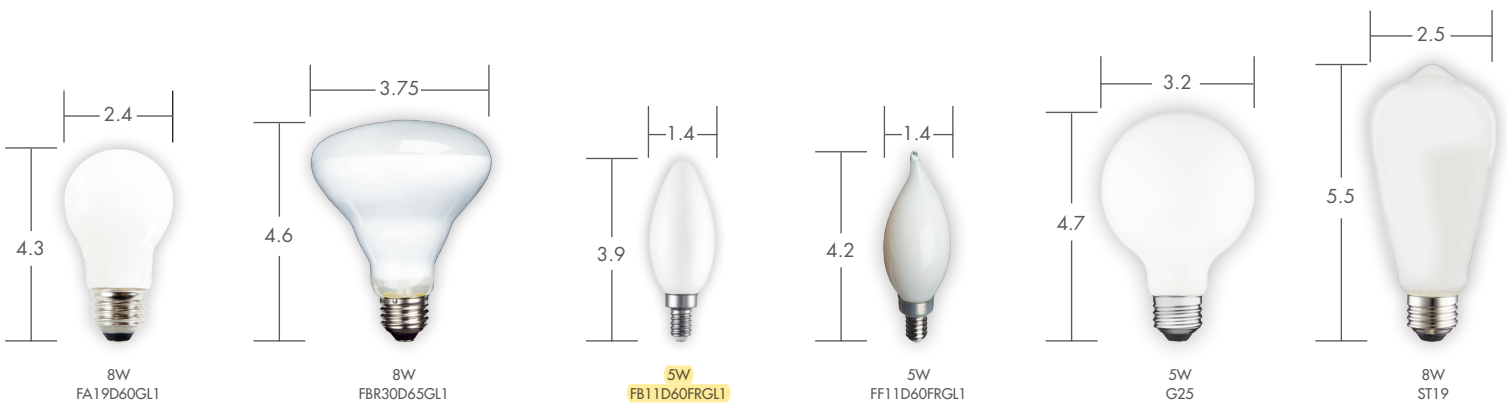

GOOD LIFE LED FILAMENT LAMPS

PERFECT READING • PERFECT DINING • PERFECT RELAXATION

ITEM #	DESCRIPTION	VOLTAGE	WATTS	REPLACEMENT WATTS	LUMENS	COLOR	HOURS	CRI	BASE	WARRANTY YEARS	CASE QUANTITY

A19 60W

8W A19 Lamp • Warm Dimming • 15,000 Hour

FA19D60GL1	FIL A19 60W DIM GL	120v	8	60	800	3200K-1800K	15,000	80	E26	3	12

BR30 65W

8W BR30 Lamp • Warm Dimming • 15,000 Hour

FBR30D65GL1	FIL BR30 65W DIM GL	120v	8	65	650	3200K-1800K	15,000	80	E26	3	12

Candle 60W

5W Candelabra • Warm Dimming • 15,000 Hour

FB11D60FRGL1	FIL B11 60W DIM FR GL	120v	5	60	500	3200K-1800K	15,000	80	E12	3	12
FF11D60FRGL1	FIL F11 60W DIM FR GL	120v	5	60	500	3200K-1800K	15,000	80	E12	3	12

G25 60W

5W Globe • Warm Dimming • 15,000 Hour

FG25D60GL1	FIL G25 60W DIM GL	120v	5	40	500	3200K-1800K	15,000	80	E26	3	12

ST19 60W

8W ST • Warm Dimming • 15,000 Hour

FST19D60GL1	FIL ST19 60W DIM GL	120v	8	60	500	3200K-1800K	15,000	80	E26	3	12

RoHS COMPLIANT

3 YEAR WARRANTY

*Based on 12 hours use per day