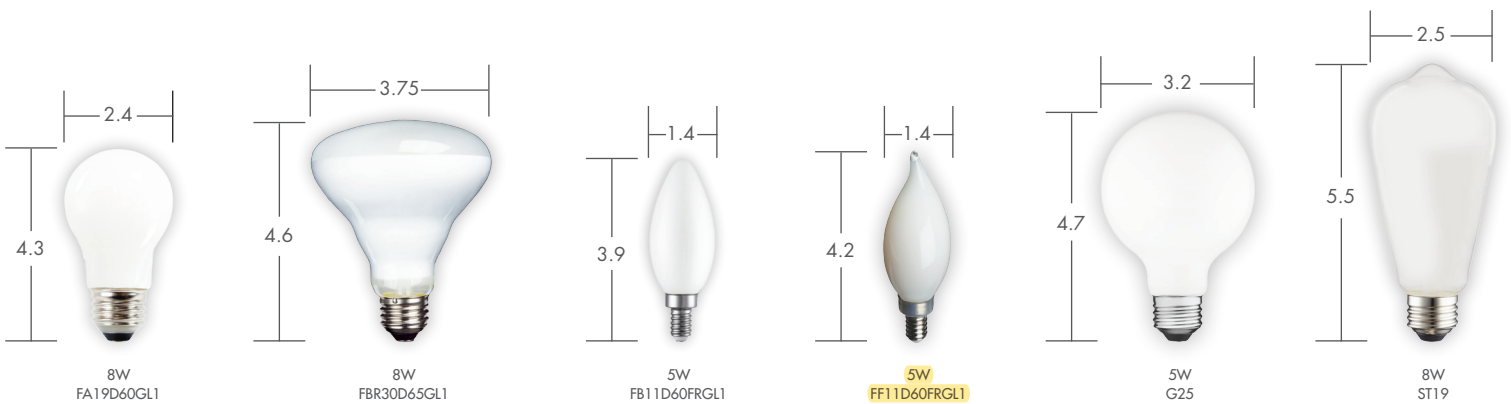

GOOD LIFE LED FILAMENT LAMPS
PERFECT READING • PERFECT DINING • PERFECT RELAXATION

ITEM #	DESCRIPTION	VOLTAGE	WATTS	REPLACEMENT WATTS	LUMENS	COLOR	HOURS	CRI	BASE	WARRANTY YEARS	CASE QUANTITY

A19 60W

8W A19 Lamp • Warm Dimming • 15,000 Hour

FA19D60GL1	FIL A19 60W DIM GL	120v	8	60	800	3200K-1800K	15,000	80	E26	3	12

BR30 65W

8W BR30 Lamp • Warm Dimming • 15,000 Hour

FBR30D65GL1	FIL BR30 65W DIM GL	120v	8	65	650	3200K-1800K	15,000	80	E26	3	12

Candle 60W

5W Candelabra • Warm Dimming • 15,000 Hour

FB11D60FRGL1	FIL B11 60W DIM FR GL	120v	5	60	500	3200K-1800K	15,000	80	E12	3	12
FF11D60FRGL1	FIL F11 60W DIM FR GL	120v	5	60	500	3200K-1800K	15,000	80	E12	3	12

G25 60W

5W Globe • Warm Dimming • 15,000 Hour

FG25D60GL1	FIL G25 60W DIM GL	120v	5	40	500	3200K-1800K	15,000	80	E26	3	12

ST19 60W

8W ST • Warm Dimming • 15,000 Hour

FST19D60GL1	FIL ST19 60W DIM GL	120v	8	60	500	3200K-1800K	15,000	80	E26	3	12

RoHS
COMPLIANT

3 YEAR
WARRANTY

*Based on 12 hours use per day