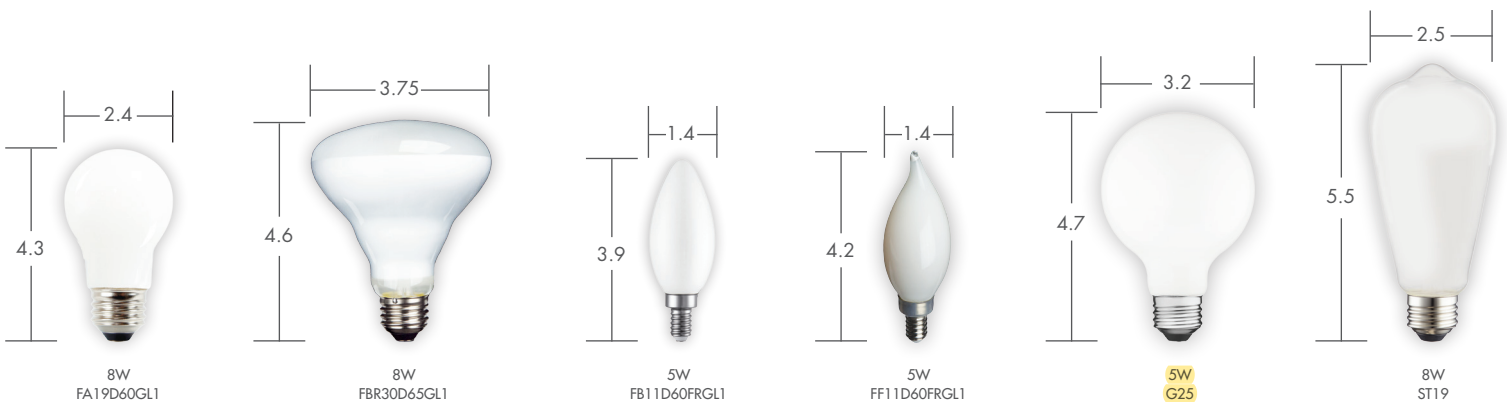

GOOD LIFE LED FILAMENT LAMPS

PERFECT READING • PERFECT DINING • PERFECT RELAXATION

ITEM #	DESCRIPTION	VOLTAGE	WATTS	REPLACEMENT WATTS	LUMENS	COLOR	HOURS	CRI	BASE	WARRANTY YEARS	CASE QUANTITY

A19 60W

8W A19 Lamp • Warm Dimming • 15,000 Hour

FA19D60GL1	FIL A19 60W DIM GL	120v	8	60	800	3200K-1800K	15,000	80	E26	3	12

BR30 65W

8W BR30 Lamp • Warm Dimming • 15,000 Hour

FBR30D65GL1	FIL BR30 65W DIM GL	120v	8	65	650	3200K-1800K	15,000	80	E26	3	12

Candle 60W

5W Candelabra • Warm Dimming • 15,000 Hour

FB11D60FRGL1	FIL B11 60W DIM FR GL	120v	5	60	500	3200K-1800K	15,000	80	E12	3	12
FF11D60FRGL1	FIL F11 60W DIM FR GL	120v	5	60	500	3200K-1800K	15,000	80	E12	3	12

G25 60W

5W Globe • Warm Dimming • 15,000 Hour

FG25D60GL1	FIL G25 60W DIM GL	120v	5	40	500	3200K-1800K	15,000	80	E26	3	12

ST19 60W

8W ST • Warm Dimming • 15,000 Hour

FST19D60GL1	FIL ST19 60W DIM GL	120v	8	60	500	3200K-1800K	15,000	80	E26	3	12

*Based on 12 hours use per day