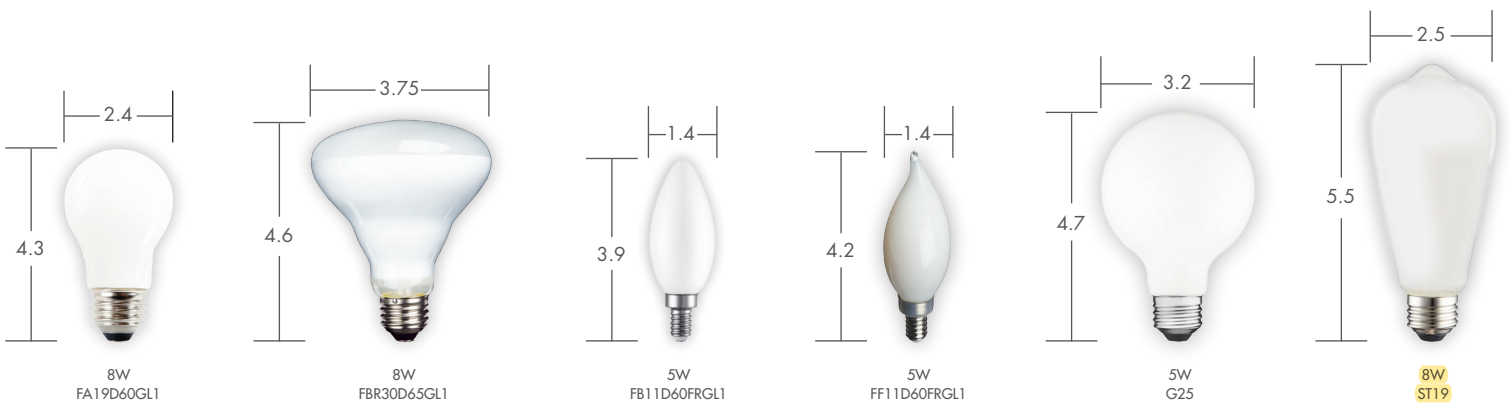

GOOD LIFE LED FILAMENT LAMPS
PERFECT READING • PERFECT DINING • PERFECT RELAXATION

ITEM #	DESCRIPTION	VOLTAGE	WATTS	REPLACEMENT WATTS	LUMENS	COLOR	HOURS	CRI	BASE	WARRANTY YEARS	CASE QUANTITY

A19 60W

8W A19 Lamp • Warm Dimming • 15,000 Hour

FA19D60GL1	FIL A19 60W DIM GL	120v	8	60	800	3200K-1800K	15,000	80	E26	3	12

BR30 65W

8W BR30 Lamp • Warm Dimming • 15,000 Hour

FBR30D65GL1	FIL BR30 65W DIM GL	120v	8	65	650	3200K-1800K	15,000	80	E26	3	12

Candle 60W

5W Candelabra • Warm Dimming • 15,000 Hour

FB11D60FRGL1	FIL B11 60W DIM FR GL	120v	5	60	500	3200K-1800K	15,000	80	E12	3	12
FF11D60FRGL1	FIL F11 60W DIM FR GL	120v	5	60	500	3200K-1800K	15,000	80	E12	3	12

G25 60W

5W Globe • Warm Dimming • 15,000 Hour

FG25D60GL1	FIL G25 60W DIM GL	120v	5	40	500	3200K-1800K	15,000	80	E26	3	12

ST19 60W

8W ST • Warm Dimming • 15,000 Hour

RoHS COMPLIANT

3 YEAR WARRANTY

*Based on 12 hours use per day