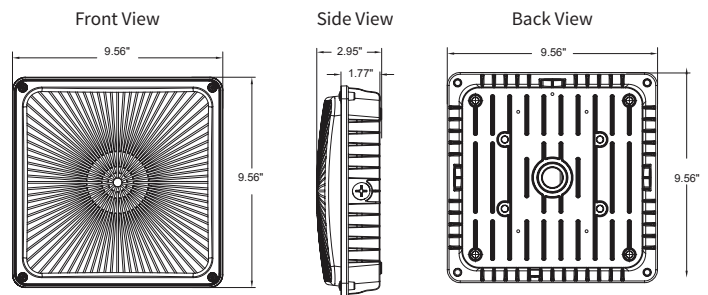

Approximate Luminaire Weight: 5.3 lbs

ITEM #	DESCRIPTION	DLC	LUMENS	WATTAGE	LPW	VOLTAGE	POWER FACTOR	CCT	CRI	LIFE (HRS)	L (IN)	H (IN)	W (IN)
LED Canopy Light • 50,000 Hour													
CP4500140	LED Canopy Light 45W Non-Dim 40K	Yes	5,350	45	119	120-277	> 0.9	4000K	> 80	50,000	9.56	2.95	9.56
CP4500150	LED Canopy Light 45W Non-Dim 50K	Yes	5,350	45	119	120-277	> 0.9	5000K	> 80	50,000	9.56	2.95	9.56
CP7000140	LED Canopy Light 70W Non-Dim 40K	Yes	7,600	70	109	120-277	> 0.9	4000K	> 80	50,000	9.56	2.95	9.56
CP7000150	LED Canopy Light 70W Non-Dim 50K	Yes	7,600	70	109	120-277	> 0.9	5000K	> 80	50,000	9.56	2.95	9.56s

Note: For photocell option add "PC" to the end of the part number