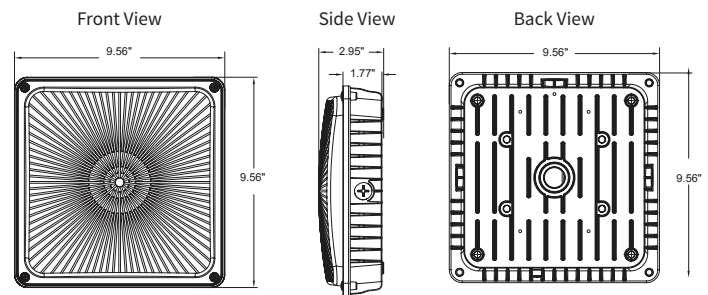

Approximate Luminaire Weight: 5.3 lbs

ITEM #	DESCRIPTION	DLC	LUMENS	WATTAGE	LPW	VOLTAGE	POWER FACTOR	CCT	CRI	LIFE (HRS)	L (IN)	H (IN)	W (IN)
LED Canopy Light • 50,000 Hour													
CP4500140	LED Canopy Light 45W Non-Dim 40K	Yes	5,350	45	119	120 - 277	> 0.9	4000K	> 80	50,000	9.56	2.95	9.56
CP4500150	LED Canopy Light 45W Non-Dim 50K	Yes	5,350	45	119	120 - 277	> 0.9	5000K	> 80	50,000	9.56	2.95	9.56
CP7000140	LED Canopy Light 70W Non-Dim 40K	Yes	7,600	70	109	120 - 277	> 0.9	4000K	> 80	50,000	9.56	2.95	9.56
CP7000150	LED Canopy Light 70W Non-Dim 50K	Yes	7,600	70	109	120 - 277	> 0.9	5000K	> 80	50,000	9.56	2.95	9.56s

Note: For photocell option add "PC" to the end of the part number