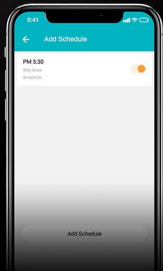

Smart Calendar

Synchronize your home or business according to your routine or preference