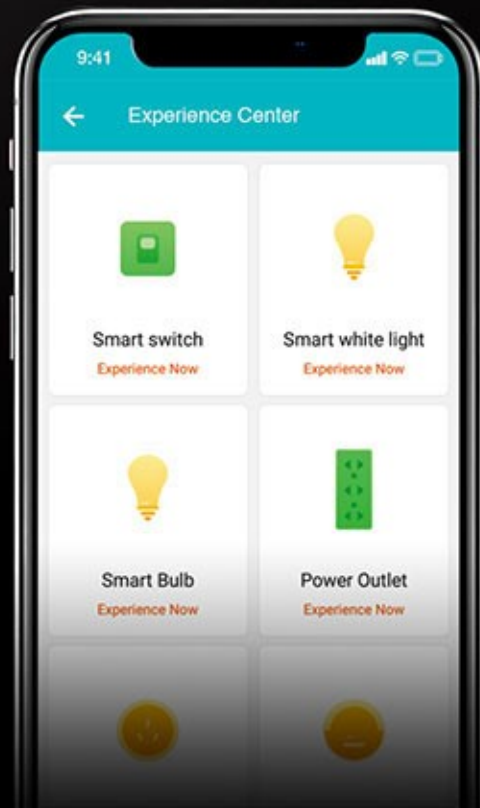

## Stay Connected

Control your light's tune, coloring & timing via smart home devices & LIS phone app through your home wifi.

Life in Sync App Available now

Download on the  
App Store

ANDROID APP ON  
Google play

## Wi-Fi Control

Remote or local control  
via Wi-Fi

*Euri*  
Euri Lighting

# Synchronize your life

Anywhere at anytime.

- Stay Connected
- Use Your Voice
- Express with Color
- Dim Up or Down
- Set a Schedule

Life in Sync App Available now

## Pairing Center

Pair all your smart devices through one platform for optimal synchronization

Euri  
Euri Lighting