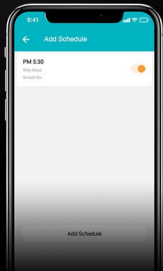

Create the right atmosphere
to match your mood.

Adjustable Hues

Create endless color
combinations to suit your
personality

Euri
Euri Lighting

Set a Schedule

Let your lights work around your schedule to make your life easier & more fun.

Smart Calendar

Synchronize your home or business according to your routine or preference

Euri
Euri Lighting

Stay Connected

Control your light's tune, coloring & timing via smart home devices & LIS phone app through your home wifi.