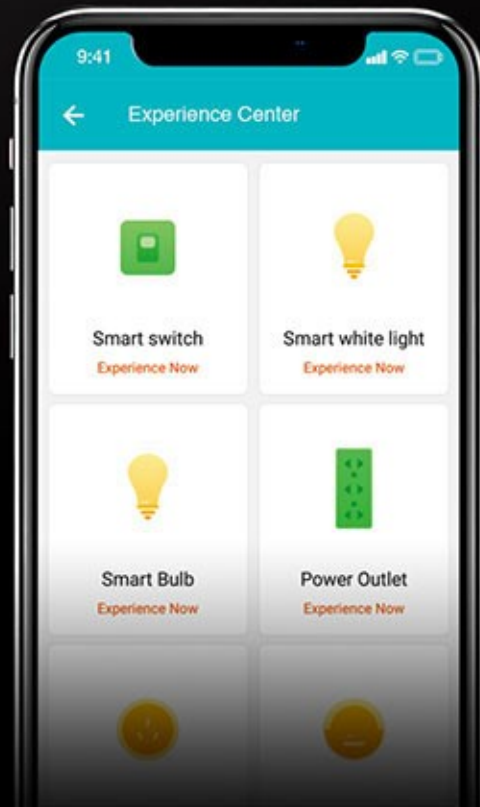

Create the right atmosphere
to match your mood.

Adjustable Hues

Create endless color
combinations to suit your
personality

Euri
Euri Lighting

Set a Schedule

Let your lights work around your schedule to make your life easier & more fun.

Smart Calendar

Synchronize your home or business according to your routine or preference

Euri
Euri Lighting

Stay Connected

Control your light's tune, coloring & timing via smart home devices & LIS phone app through your home wifi.

Life in Sync App Available now

Download on the
App Store

ANDROID APP ON
Google play

Wi-Fi Control

Remote or local control
via Wi-Fi

Euri
Euri Lighting

Synchronize your life

Anywhere at anytime.

- Stay Connected
- Use Your Voice
- Express with Color
- Dim Up or Down
- Set a Schedule

Life in Sync App Available now

Pairing Center

Pair all your smart devices through one platform for optimal synchronization