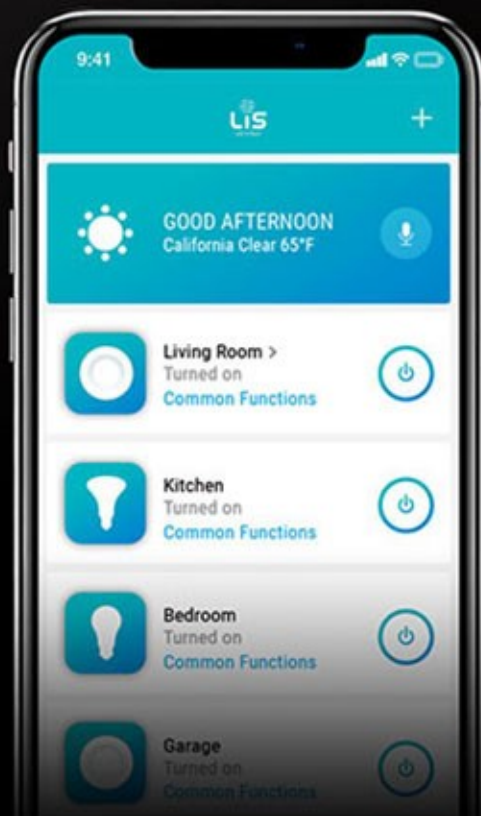

Create the right atmosphere
to match your mood.

Adjustable Hues

Create endless color
combinations to suit your
personality

Euri
Euri Lighting

Set a Schedule

Let your lights work around your schedule to make your life easier & more fun.

Smart Calendar

Synchronize your home or business according to your routine or preference

Euri
Euri Lighting

Stay Connected

Control your light's tune, coloring & timing via smart home devices & LIS phone app through your home wifi.

Life in Sync App Available now

Download on the
App Store

ANDROID APP ON
Google play

Wi-Fi Control

Remote or local control
via Wi-Fi

Euri
Euri Lighting

Synchronize your life

Anywhere at anytime.

- Stay Connected
- Use Your Voice
- Express with Color
- Dim Up or Down
- Set a Schedule

Life in Sync App Available now

Pairing Center

Pair all your smart devices through one platform for optimal synchronization