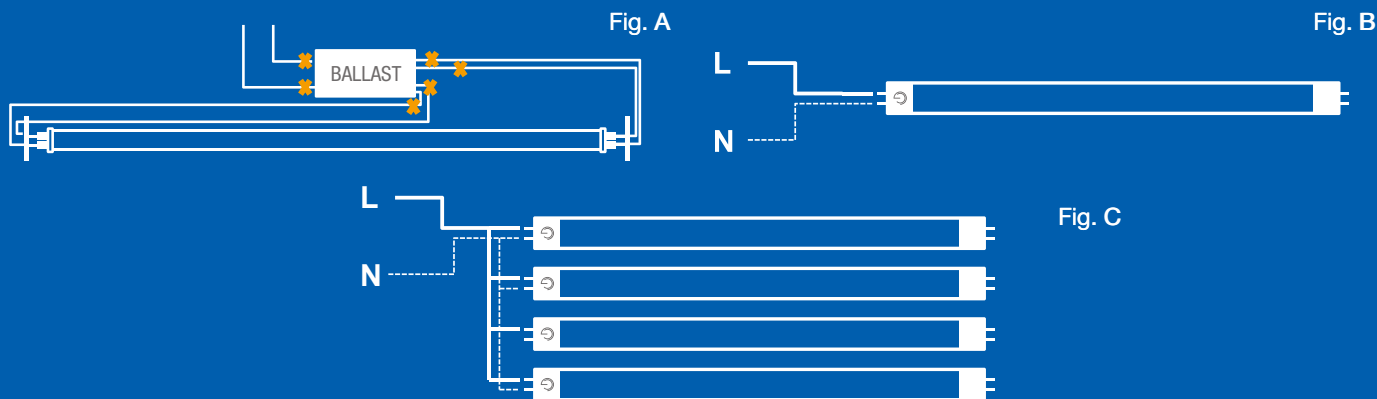

Unlike other T5 bypass tubes, GREEN CREATIVE's symmetrical driver design provides uniform light output for end-to-end lighting with no dark spots. This ensures fixtures maintain the traditional look of T5 fluorescent tubes.

GREEN CREATIVE T5 BYP

Other T5 BYP

Suitable for All T5 Applications

BYPASS INSTALLATION

- ⌚ Bypass ballast by cutting all wires as in Fig. A
- ⌚ Directly wire Live + Neutral on a single end as in Fig. B for single tube or as in Fig. C for multiple tubes
- ⌚ Replace shunted lamp holder with non-shunted one if applicable (Instant Start)
- ⌚ Existing fixture maintains original UL compliance thanks to UL1598C tube

SPECIFICATIONS

Product Model	98287 9.5T5HE/2F/830/BYP	98288 9.5T5HE/2F/835/BYP	98289 9.5T5HE/2F/840/BYP
Type	T5	T5	T5
Base	Mini Bi-Pin G5	Mini Bi-Pin G5	Mini Bi-Pin G5
Power (W)	9.5	9.5	9.5
Voltage - Frequency	120-277V 50-60Hz	120-277V 50-60Hz	120-277V 50-60Hz
Color Temp. (ANSI)	Warm White 3000K	Neutral White 3500K	Cool White 4000K
CRI (Ra)	82	82	82
Typical lumens (lm)	1100	1150	1200
Efficacy (LPW)	116	121	126
Light Emitting Area	270°	270°	270°
Beam Angle	120°	120°	120°
Dimmable	No	No	No
Power Factor	0.9	0.9	0.9
THD	<20%	<20%	<20%
Rated Lifetime - L70 (hrs.)	50,000	50,000	50,000
Dia. x MOL	0.74" x 22" (19 x 559mm)	0.74" x 22" (19 x 559mm)	0.74" x 22" (19 x 559mm)
Weight (lb. / g)	0.19lb / 86g	0.19lb / 86g	0.19lb / 86g