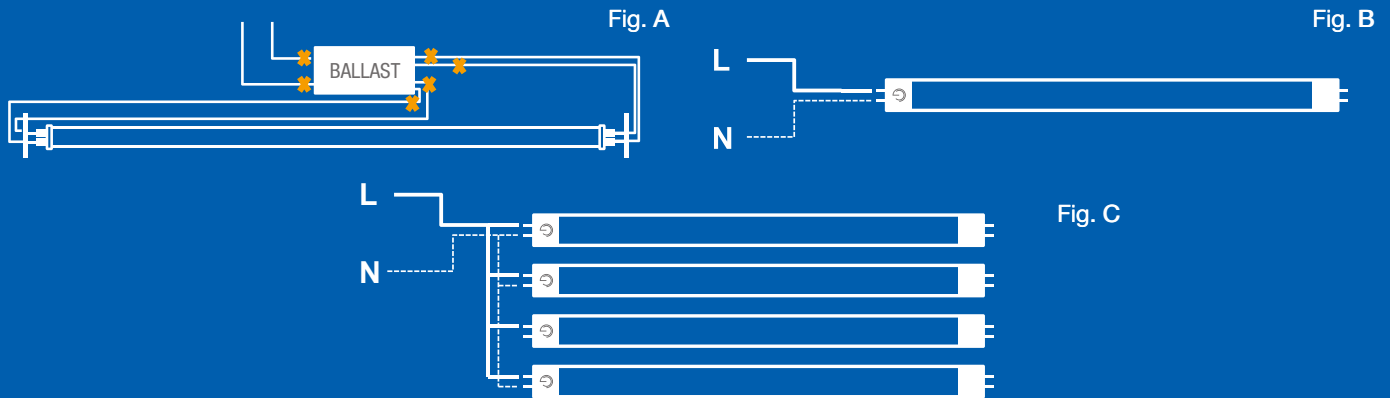

ENCLOSED

TUBE FEATURES

Symmetrical Driver Design

Unlike other T5 bypass tubes, GREEN CREATIVE's symmetrical driver design provides uniform light output for end-to-end lighting with no dark spots. This ensures fixtures maintain the traditional look of T5 fluorescent tubes.

GREEN CREATIVE T5 BYP

Other T5 BYP

Suitable for All T5 Applications

BYPASS INSTALLATION

- 🕒 Bypass ballast by cutting all wires as in Fig. A
- 🕒 Directly wire Live + Neutral on a single end as in Fig. B for single tube or as in Fig. C for multiple tubes
- 🕒 Replace shunted lamp holder with non-shunted one if applicable (Instant Start)
- 🕒 Existing fixture maintains original UL compliance thanks to UL1598C tube

SPECIFICATIONS

Product Model	98302 25T5HO/4F/830/BYP	98303 25T5HO/4F/835/BYP	98304 25T5HO/4F/840/BYP	98305 25T5HO/4F/850/BYP
Type	T5	T5	T5	T5
Base	Mini Bi-Pin G5	Mini Bi-Pin G5	Mini Bi-Pin G5	Mini Bi-Pin G5
Power (W)	25	25	25	25
Voltage - Frequency	120-277V 50-60Hz	120-277V 50-60Hz	120-277V 50-60Hz	120-277V 50-60Hz
Color Temp. (ANSI)	Warm White 3000K	Neutral White 3500K	Cool White 4000K	Daylight 5000K
CRI (Ra)	82	82	82	82
Typical lumens (lm)	3200	3200	3200	3200
Efficacy (LPW)	128	128	128	128
Light Emitting Area	270°	270°	270°	270°
Beam Angle	120°	120°	120°	120°
Dimmable	No	No	No	No
Power Factor	0.9	0.9	0.9	0.9
THD	<20%	<20%	<20%	<20%
Rated Lifetime - L70 (hrs.)	50,000	50,000	50,000	50,000
Dia. x MOL	0.74" x 46" (19 x 1168mm)	0.74" x 46" (19 x 1168mm)	0.74" x 46" (19 x 1168mm)	0.74" x 46" (19 x 1168mm)
Weight (lb. / g)	0.41lb. / 186g	0.41lb. / 186g	0.41lb. / 186g	0.41lb. / 186g