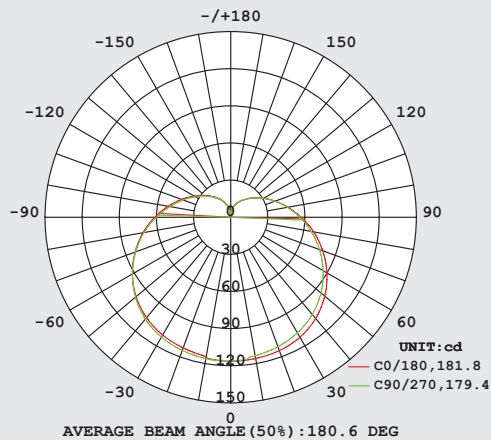

*LED Lamp lifetime is defined as the number of hours when 50% of a large group of identical lamps reaches 70% of its initial lumens.

Specifications and Certifications

Specification Data

Catalog #	Type
Project	
Comments	
Prepared by	

Ordering Information

Item Number	Ordering Description	Wattage	Lumens	CCT	CRI	Life
74484	LED10A19CHOMEKITBLES+	10	800	2700K-6500K	80+	25,000

Ordering Guide

LED	10	A19	C	HOMEKIT	BLE	S+
LED	Wattage: 10	Lamp Type A19	Color	Apple® HomeKit™	Bluetooth®	SMART+

Lamp Dimensions

	(A) MOL in (mm)	(B) Diameter in (mm)
A19	4.33 (110)	2.36 (60)

Photometric Distribution

SYLVANIA and LEDVANCE are registered trademarks.
All other trademarks are those of their respective owners. Licensee of product trademark SYLVANIA in general lighting. Specifications subject to change without notice.