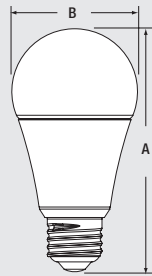

Lamp Dimensions

	(A) MOL in (mm)	(B) Diameter in (mm)
A19	4.33 (110)	2.36 (60)

Photometric Distribution

SYLVANIA and LEDVANCE are registered trademarks.
All other trademarks are those of their respective owners. Licensee of product trademark SYLVANIA in general lighting. Specifications subject to change without notice.