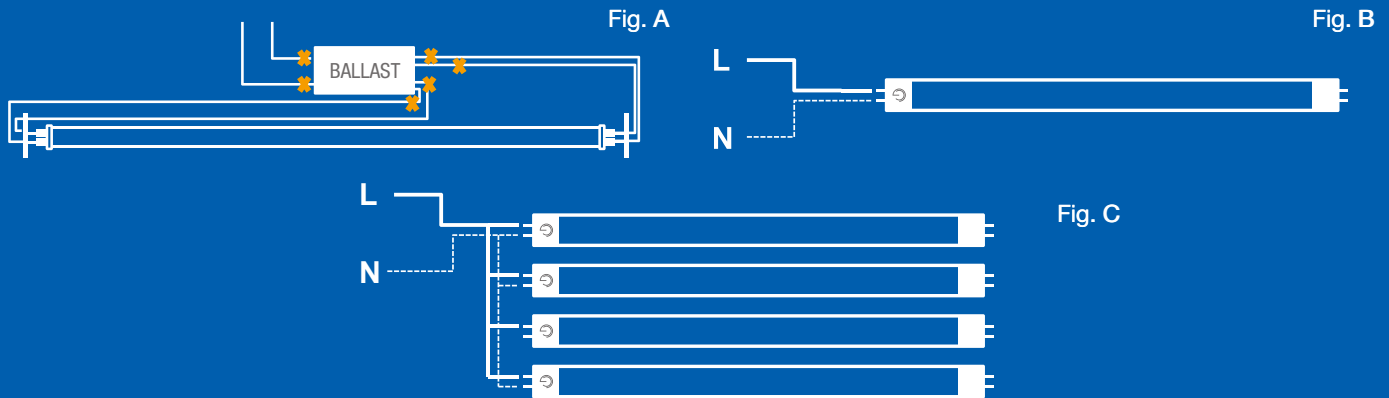

TUBE FEATURES

Symmetrical Driver Design

Unlike other T5 bypass tubes, GREEN CREATIVE's symmetrical driver design provides uniform light output for end-to-end lighting with no dark spots. This ensures fixtures maintain the traditional look of T5 fluorescent tubes.

GREEN CREATIVE T5 BYP

Other T5 BYP

Suitable for All T5 Applications

BYPASS INSTALLATION

- 🕒 Bypass ballast by cutting all wires as in Fig. A
- 🕒 Directly wire Live + Neutral on a single end as in Fig. B for single tube or as in Fig. C for multiple tubes
- 🕒 Replace shunted lamp holder with non-shunted one if applicable (Instant Start)
- 🕒 Existing fixture maintains original UL compliance thanks to UL1598C tube

SPECIFICATIONS

Product Model	98293 14.5T5HE/4F/830/BYP	98294 14.5T5HE/4F/835/BYP	98295 14.5T5HE/4F/840/BYP
Type	T5	T5	T5
Base	Mini Bi-Pin G5	Mini Bi-Pin G5	Mini Bi-Pin G5
Power (W)	14.5	14.5	14.5
Voltage - Frequency	120-277V 50-60Hz	120-277V 50-60Hz	120-277V 50-60Hz
Color Temp. (ANSI)	Warm White 3000K	Neutral White 3500K	Cool White 4000K
CRI (Ra)	82	82	82
Typical lumens (lm)	1750	1800	2000
Efficacy (LPW)	121	124	138
Light Emitting Area	270°	270°	270°
Beam Angle	120°	120°	120°
Dimmable	No	No	No
Power Factor	0.9	0.9	0.9
THD	<20%	<20%	<20%
Rated Lifetime - L70 (hrs.)	50,000	50,000	50,000
Dia. x MOL	0.74" x 46" (19 x 1168mm)	0.74" x 46" (19 x 1168mm)	0.74" x 46" (19 x 1168mm)
Weight (lb. / g)	0.41lb. / 186g	0.41lb. / 186g	0.41lb. / 186g